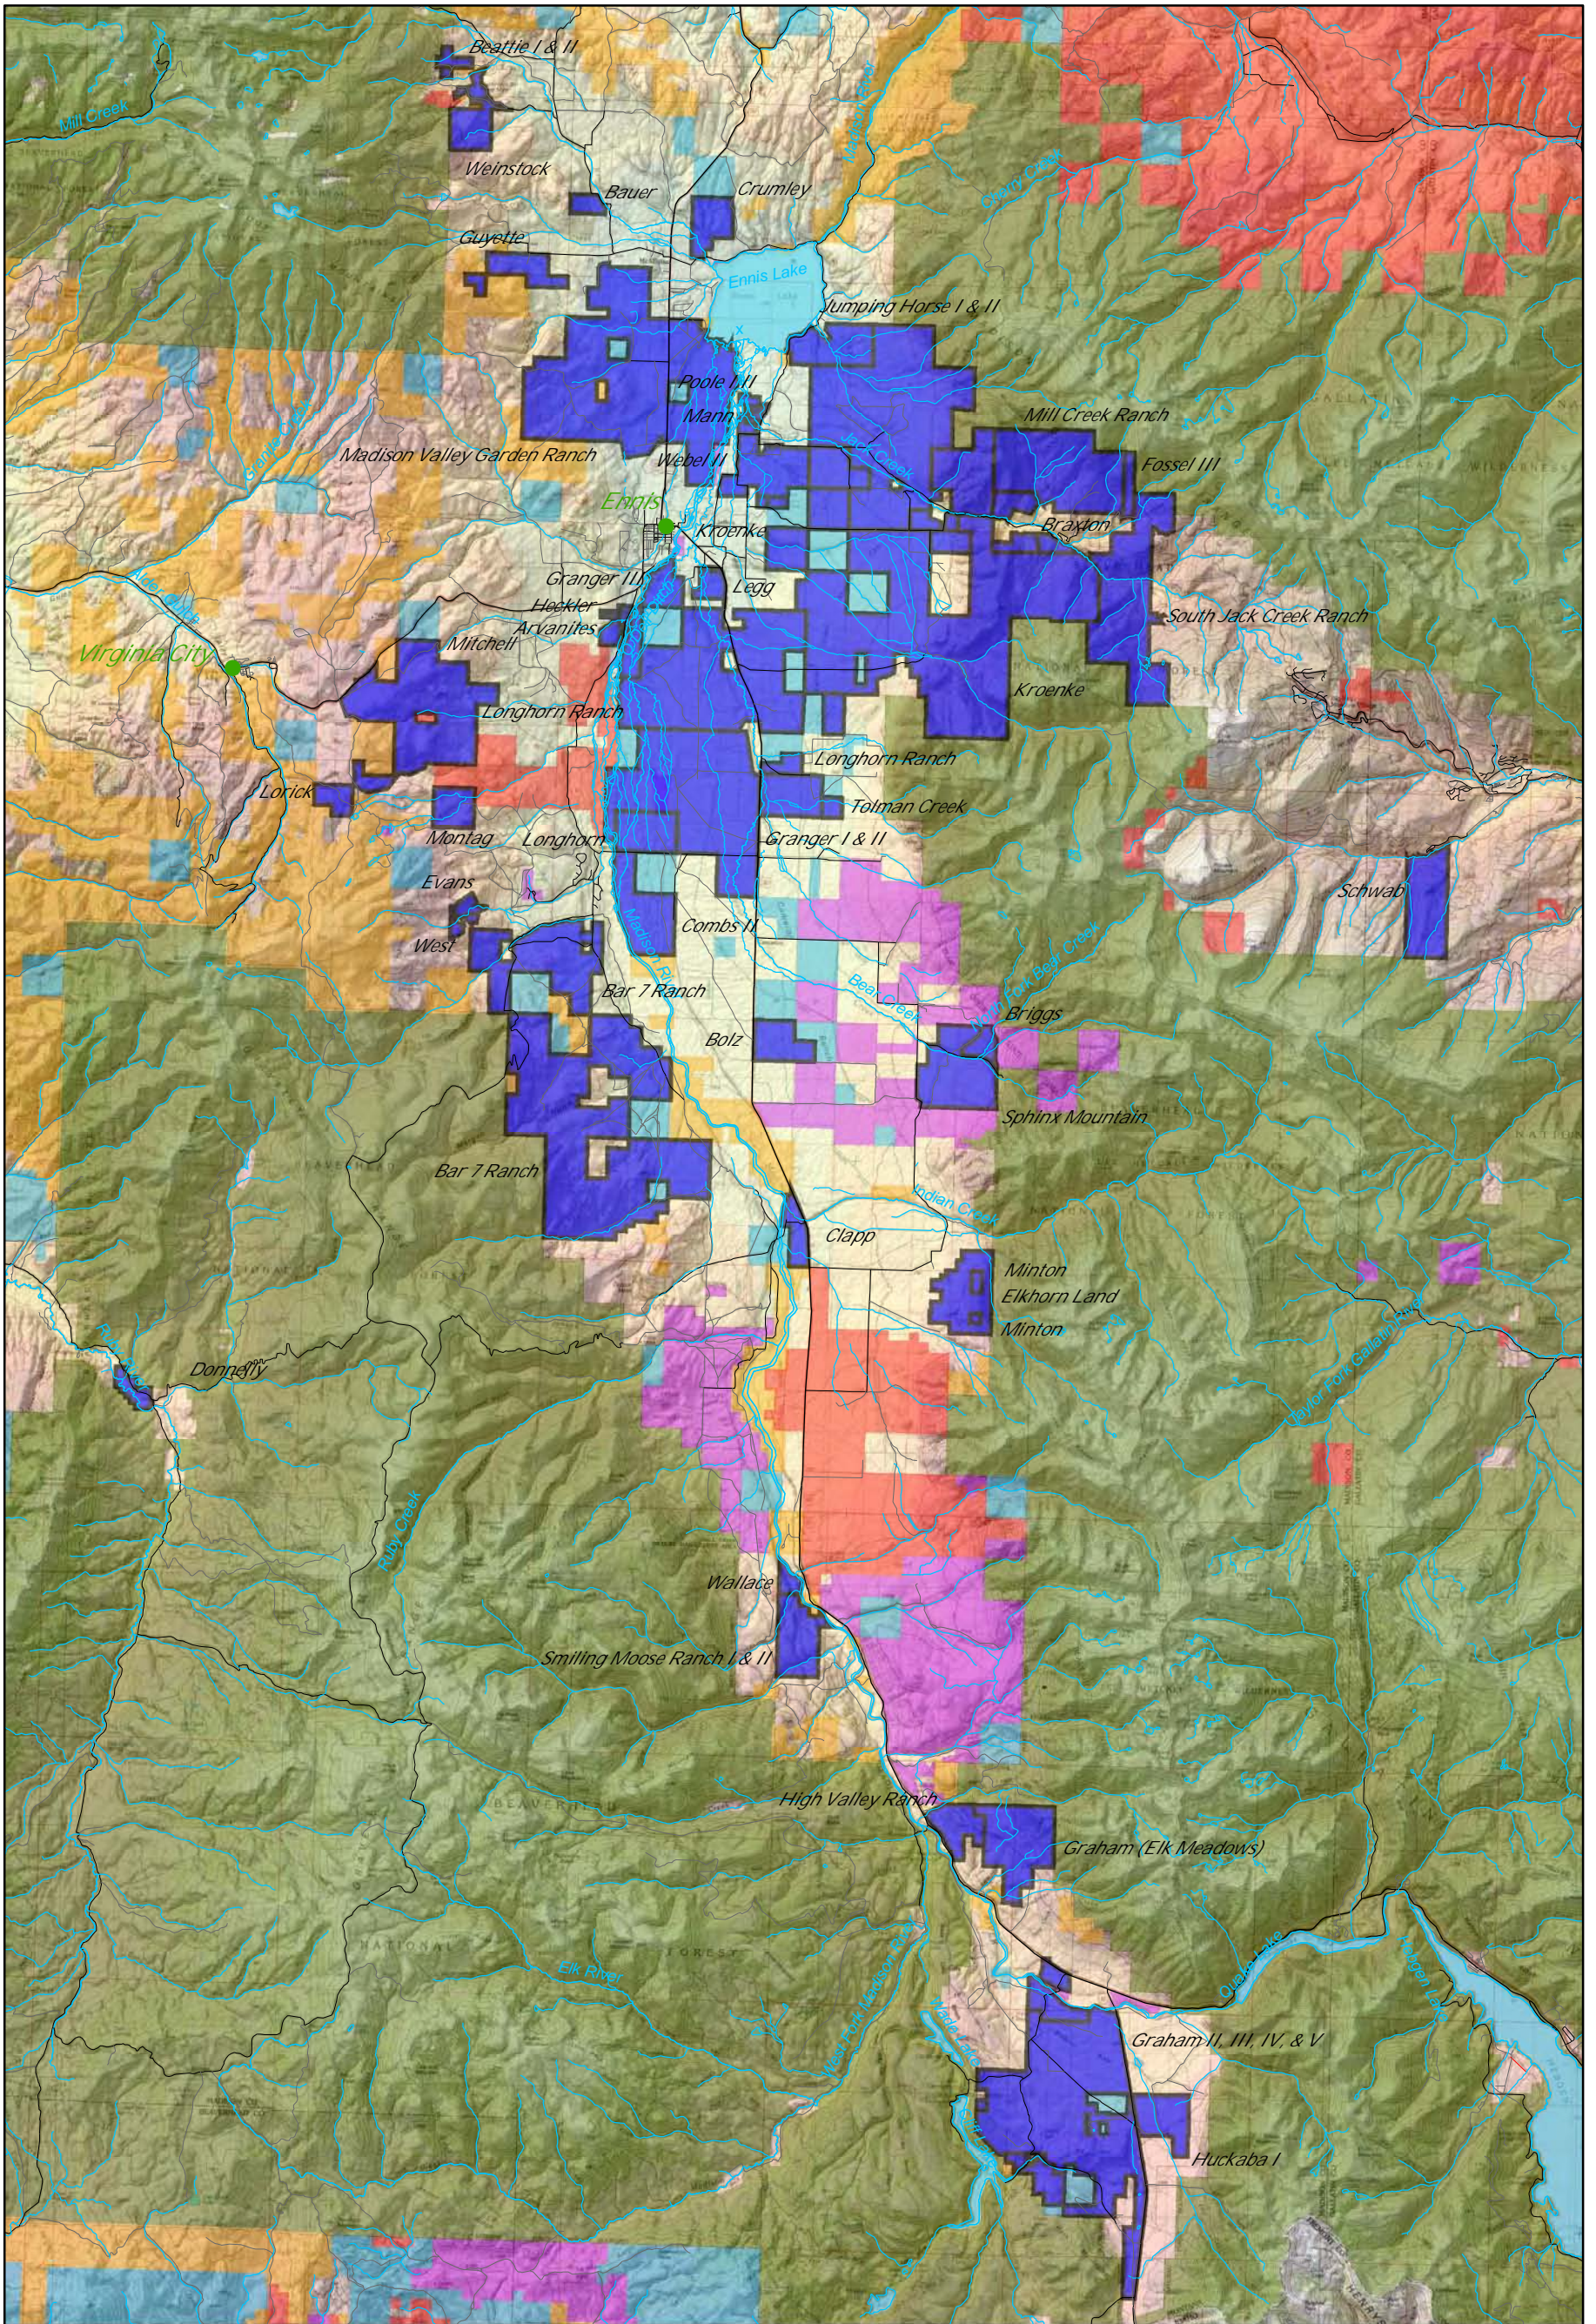

Private Conservation & Public Ownership in the Madison Valley

 MLR Easements	 State Trust Land	 Miles Date: April 4, 2011 Scale 1:260,000
 Other Private Easements	 State/Federal Control	
 National Forest / Wilderness Boundary	 BLM Land	