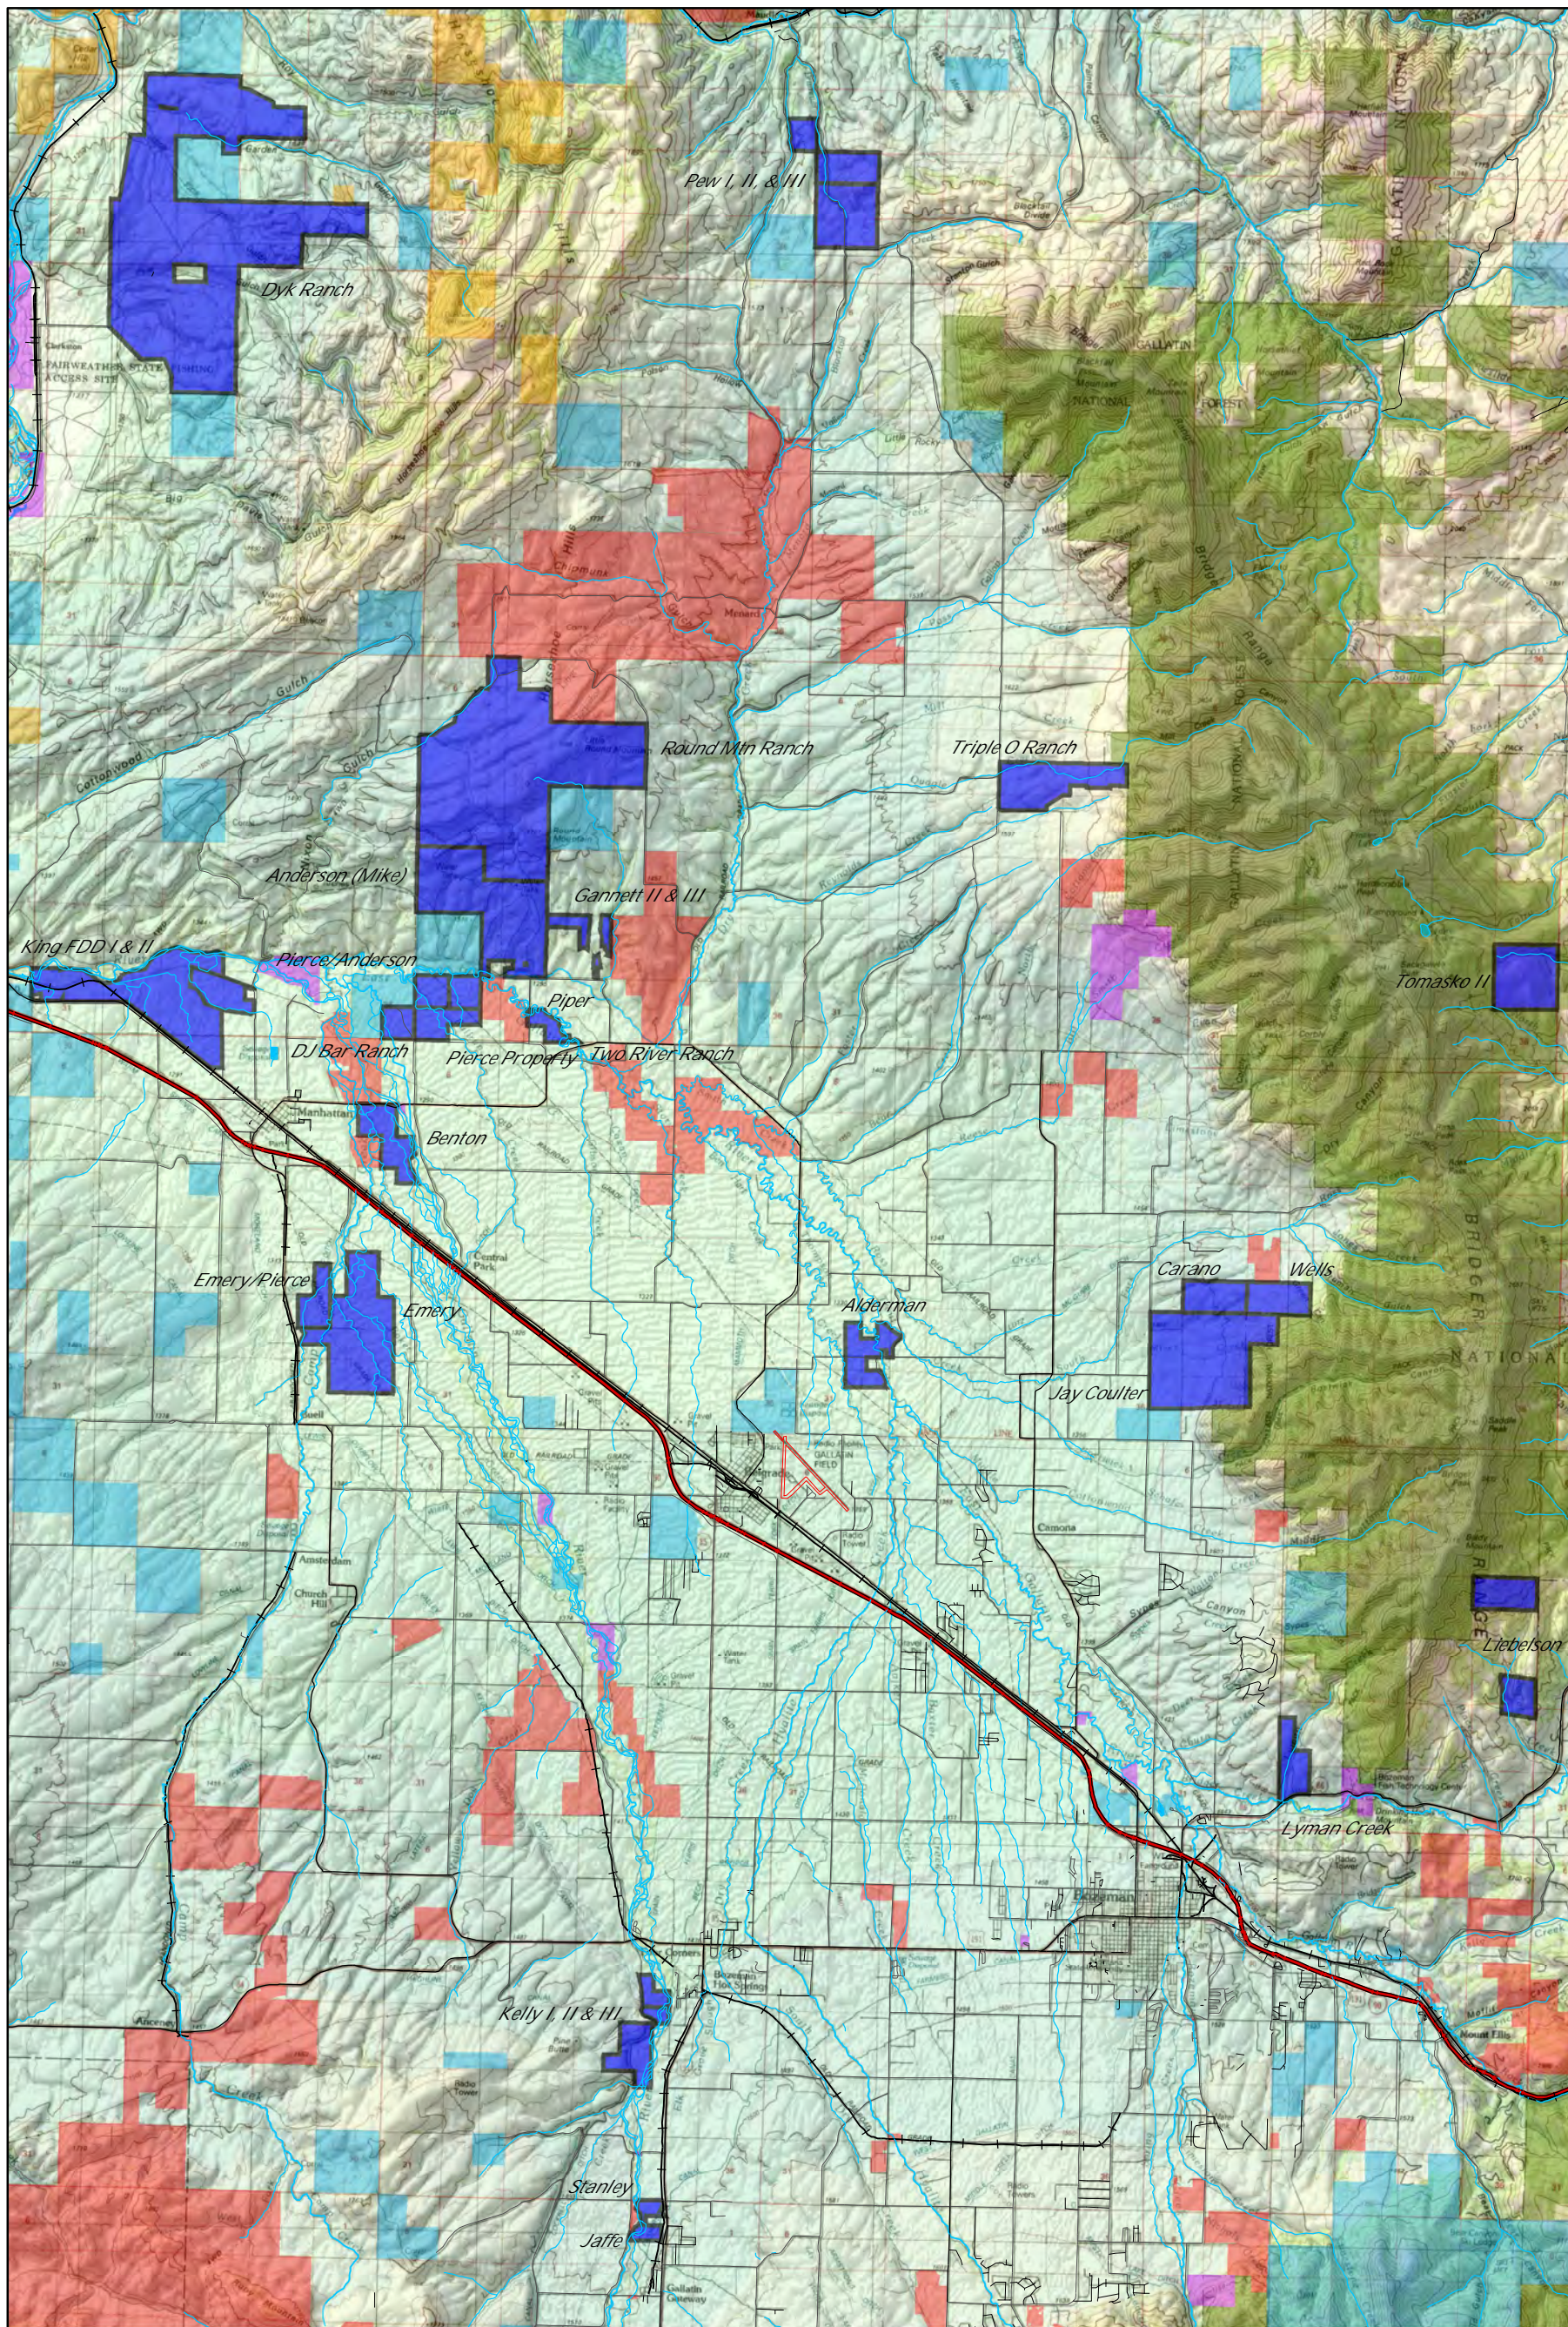

Private Conservation & Public Ownership in the Gallatin Valley

	MLR Easements		State Trust Land	 Miles Date: April 4, 2011 Scale 1:165,000
	Other Private Easements		BLM Land	
	National Forest / Wilderness		DFWP / USFWS	