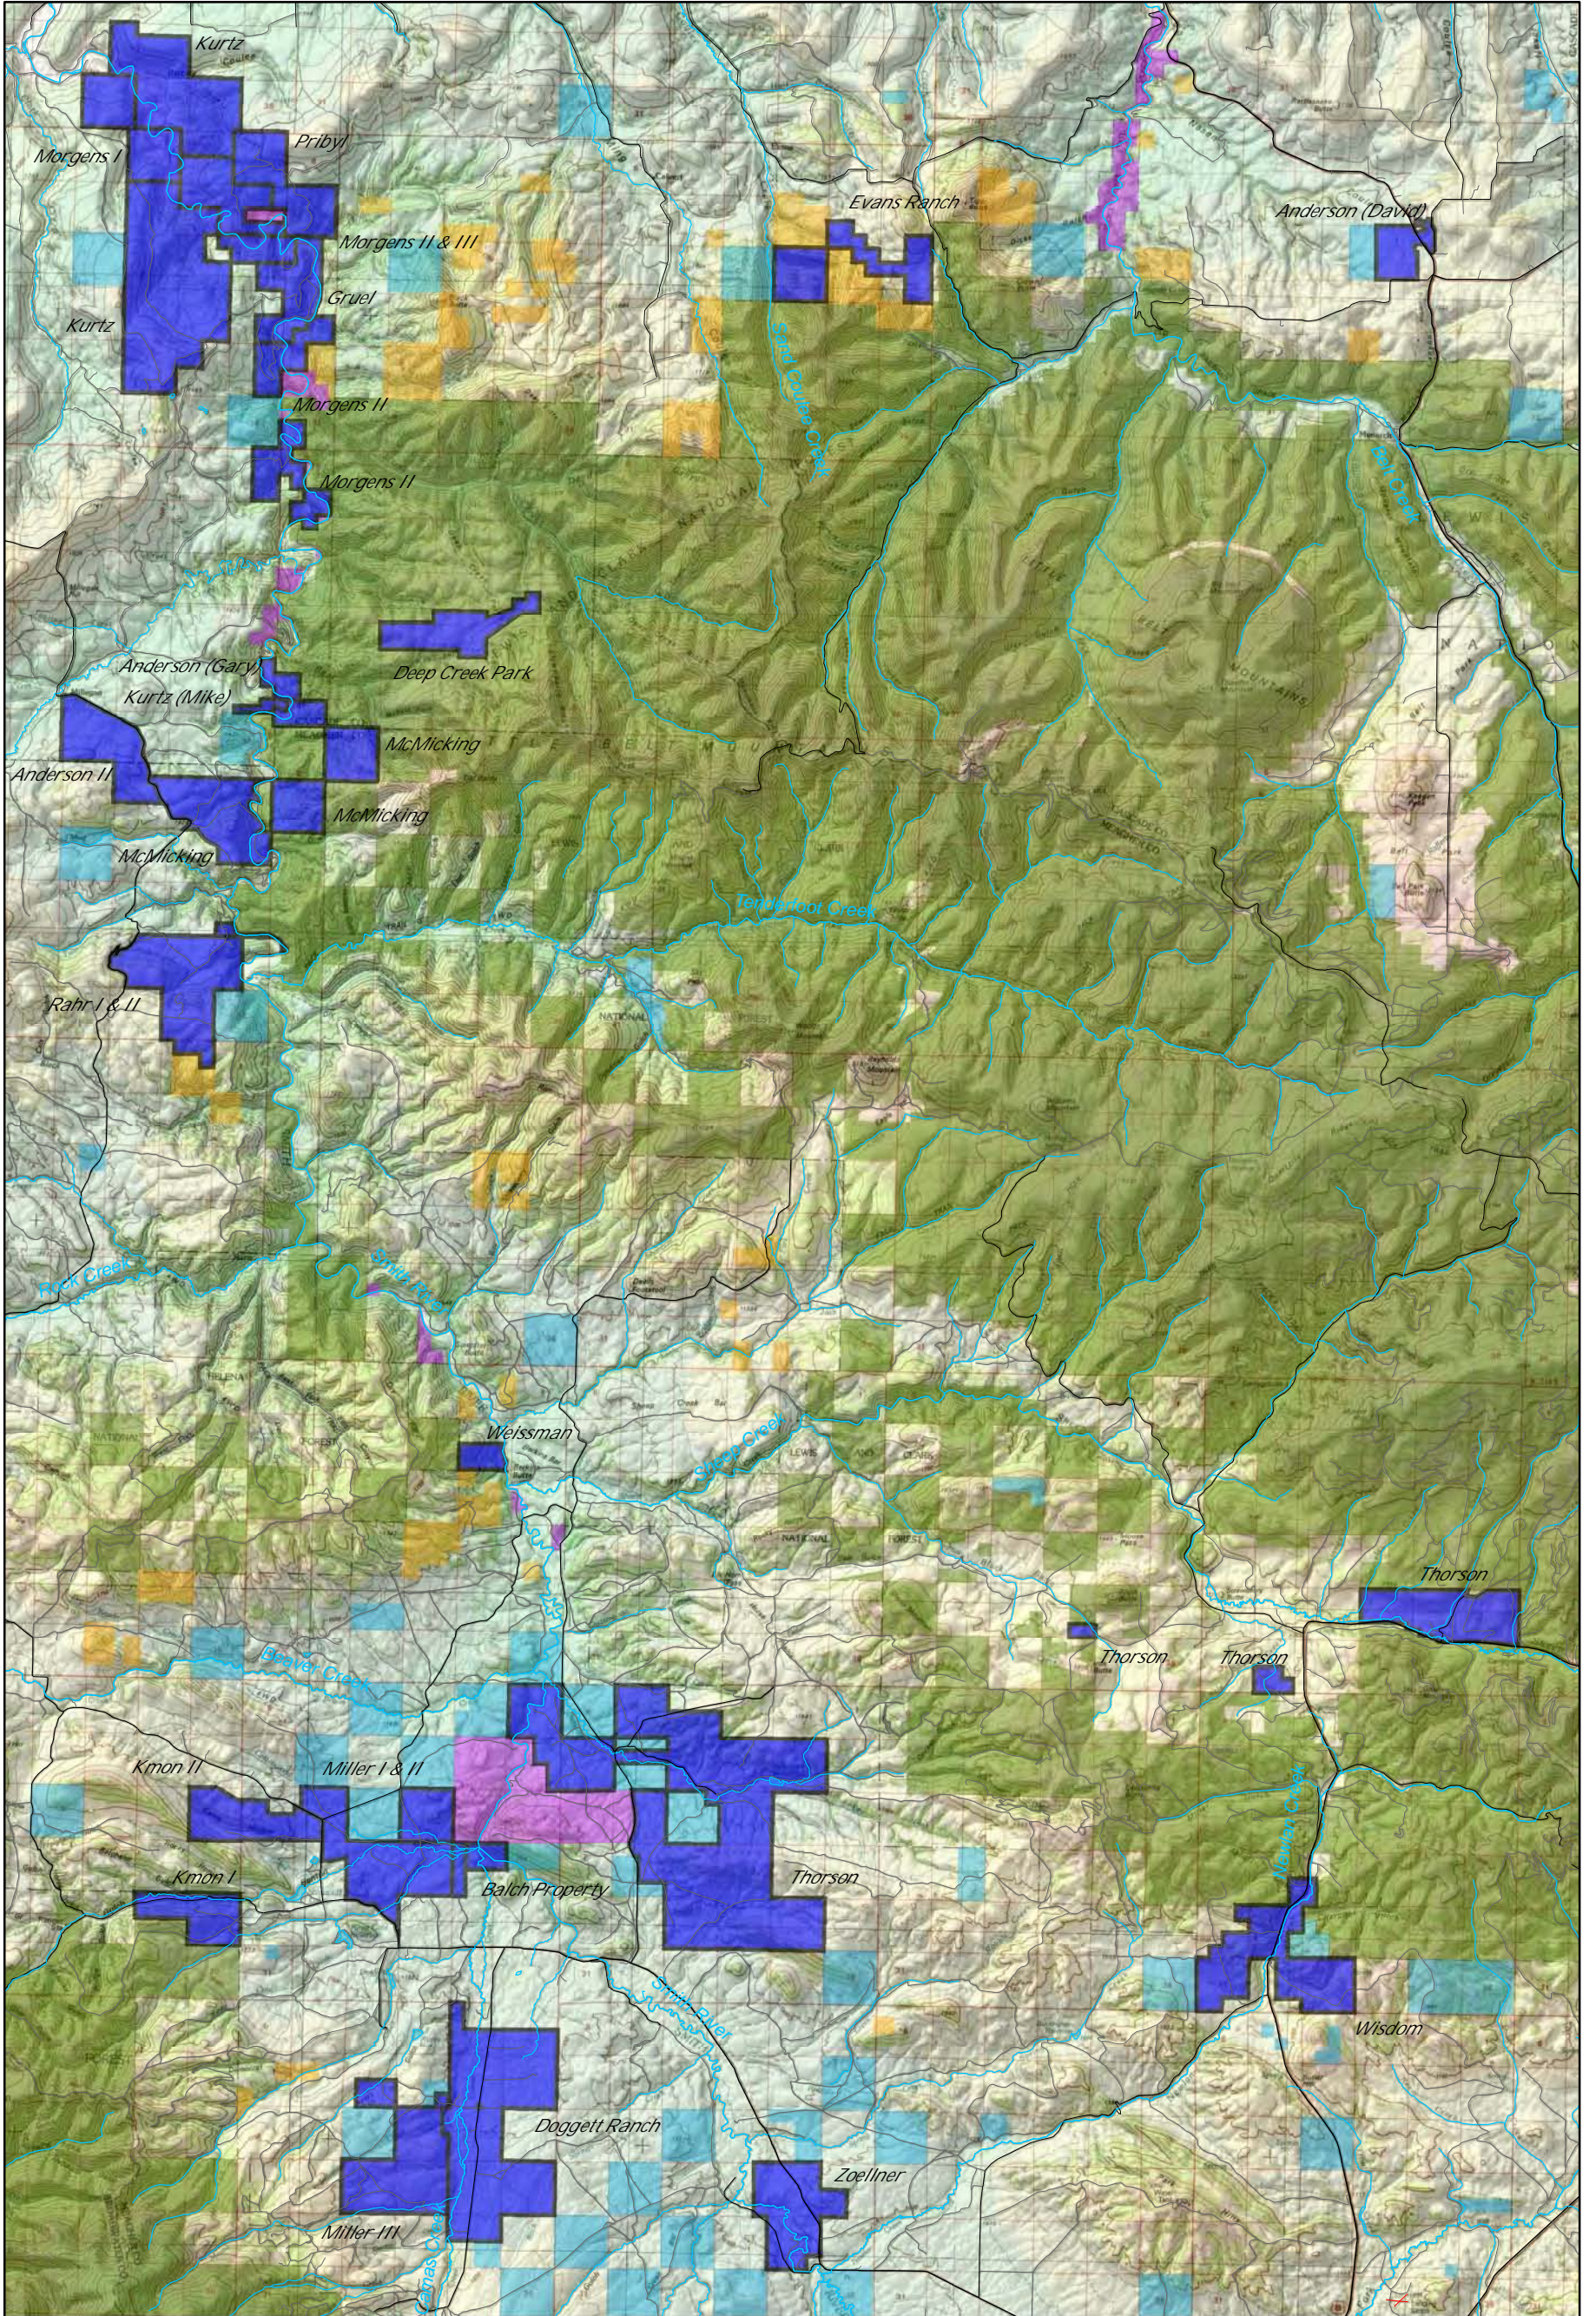

Private Conservation & Public Ownership in the Smith River Valley

 MLR Easements

 Other Private Easements

 National Forest

 State Trust Land

 BLM Land

 DFWP / USFWS

Date: April 4, 2011