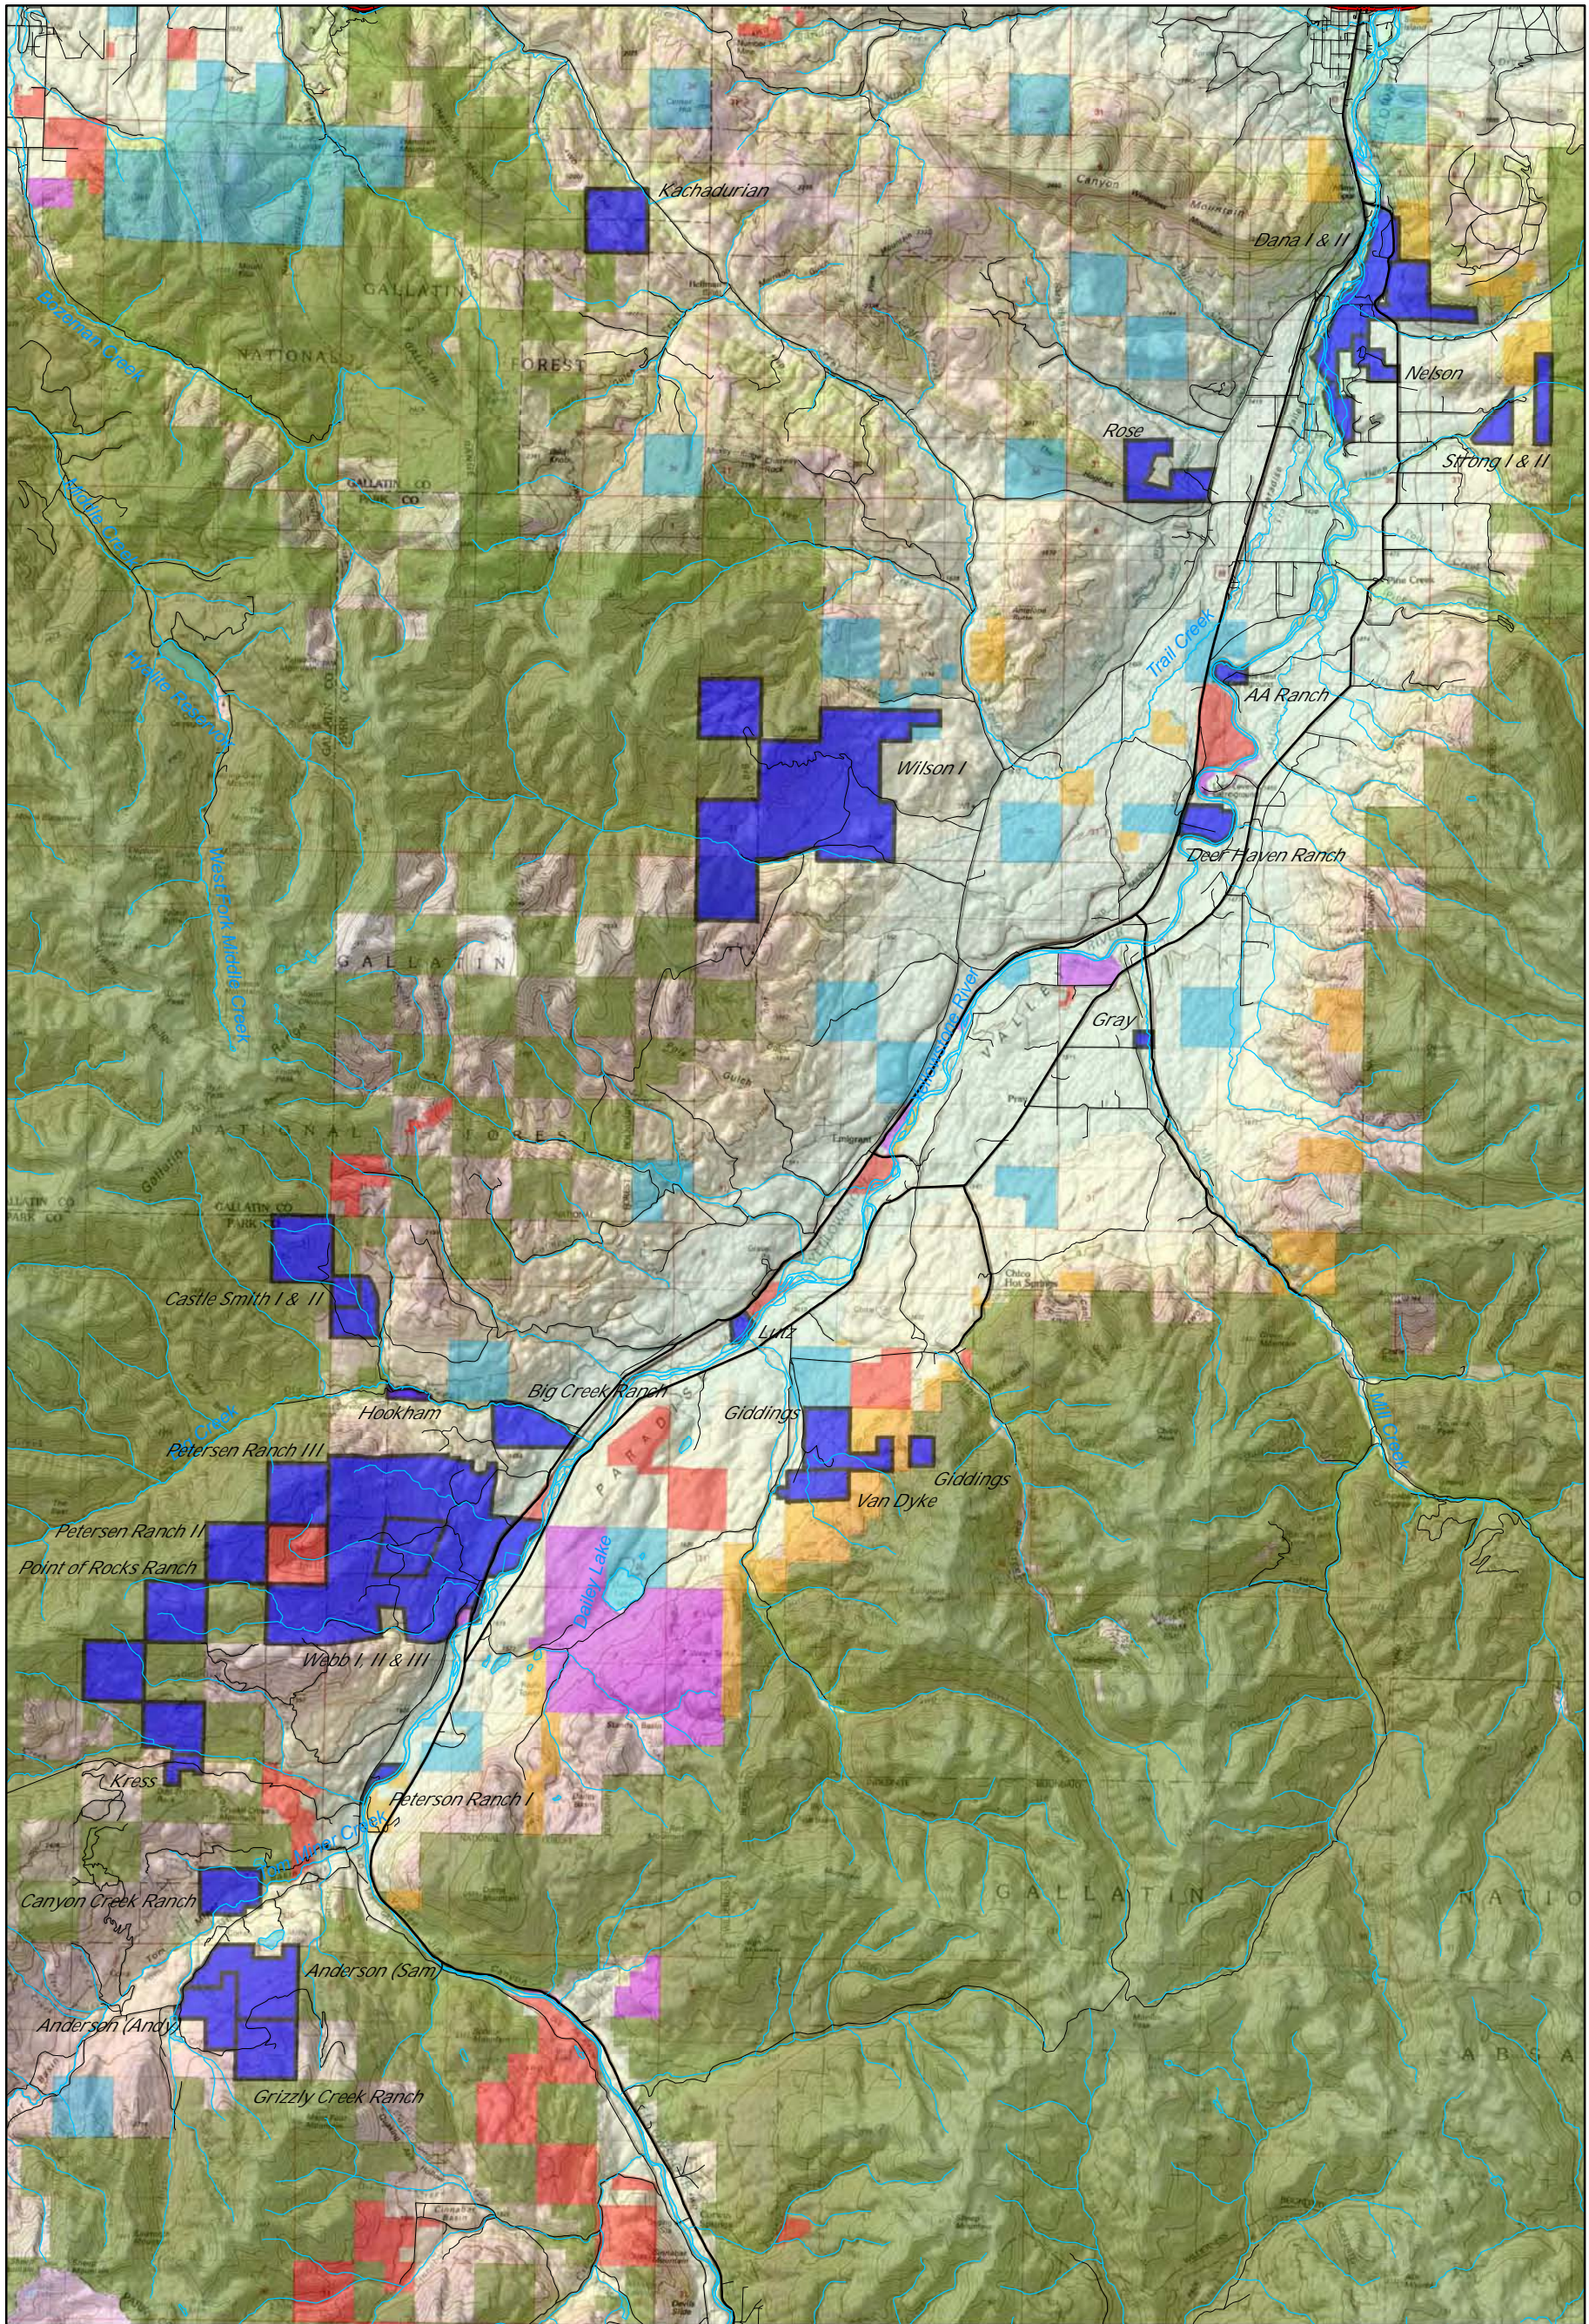

# Private Conservation & Public Ownership in the Paradise Valley

- MLR Easements
- Other Private Easements
- National Forest / Wilderness

- State Trust Land
- BLM Land
- DFWP / USFWS

Miles    Date: April 4, 2011  
 0     1     2     3     4     5  
 Scale 1:175,000