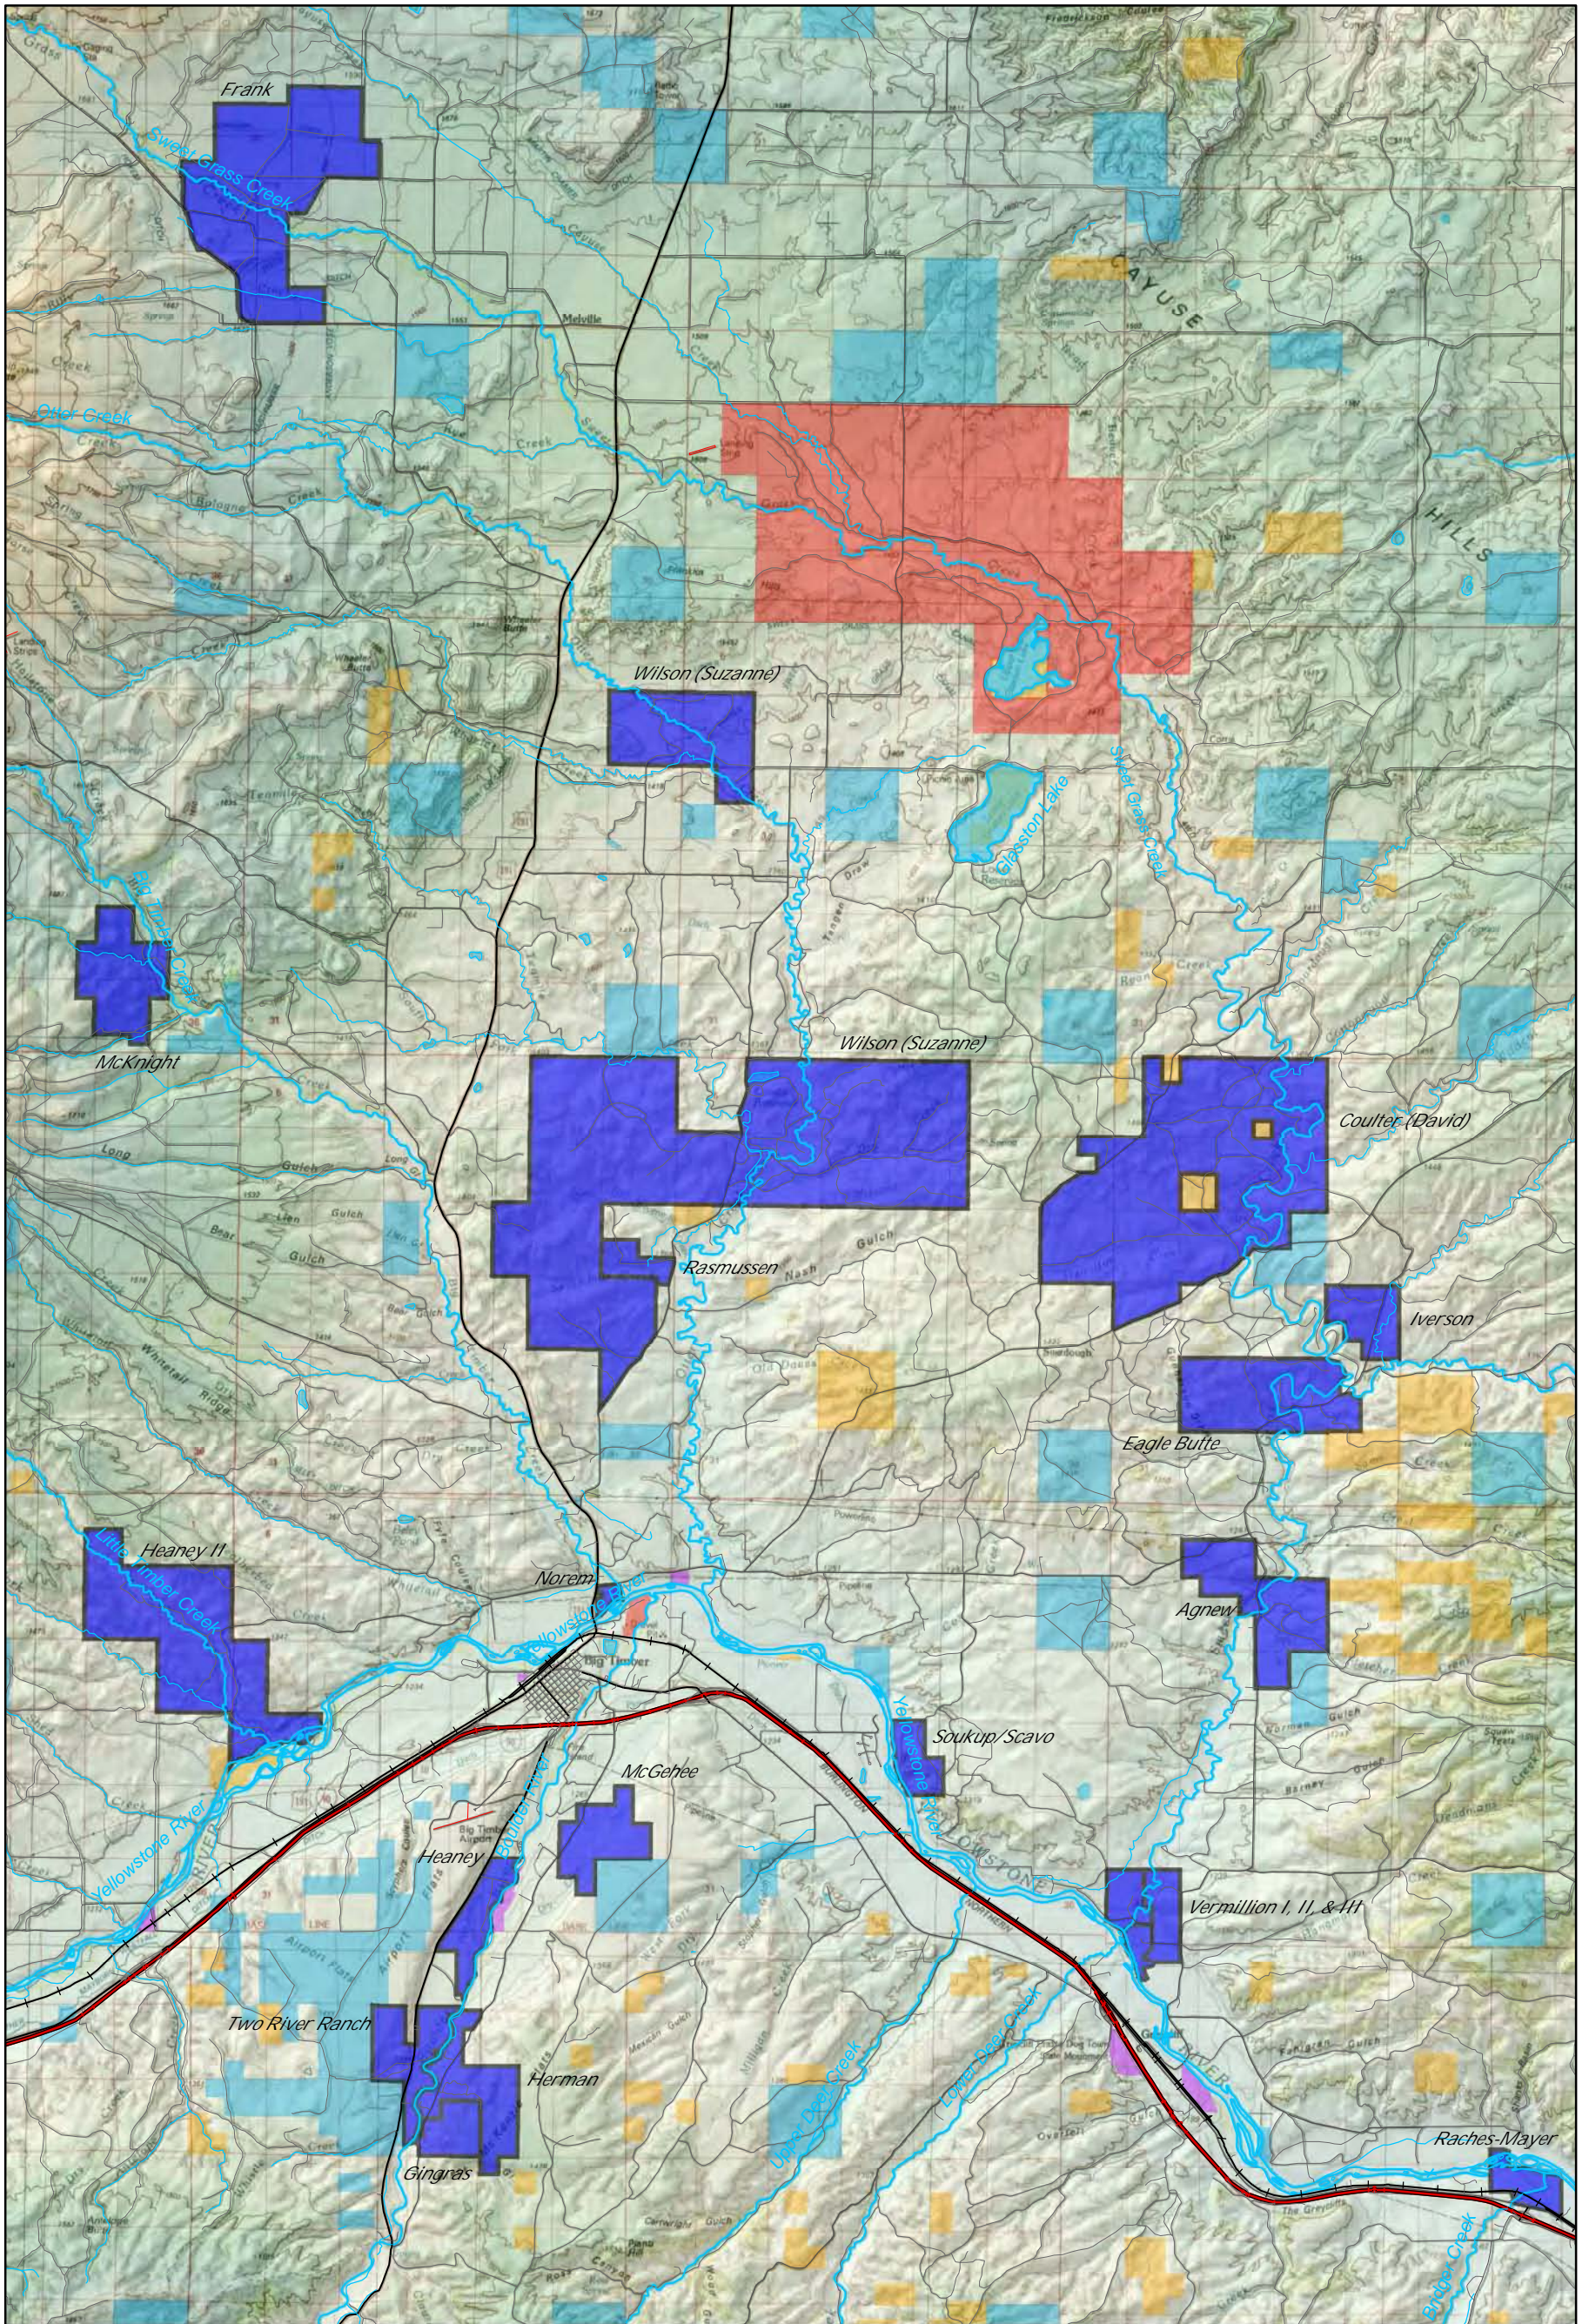

Private Conservation & Public Ownership Along the Yellowstone River Near Big Timber

- MLR Easements
- Other Private Easements
- DFWP / USFWS

- State Trust Land
- BLM Land

0 1 2 3 4 Miles Date: April 4, 2011  
Scale 1:145,000