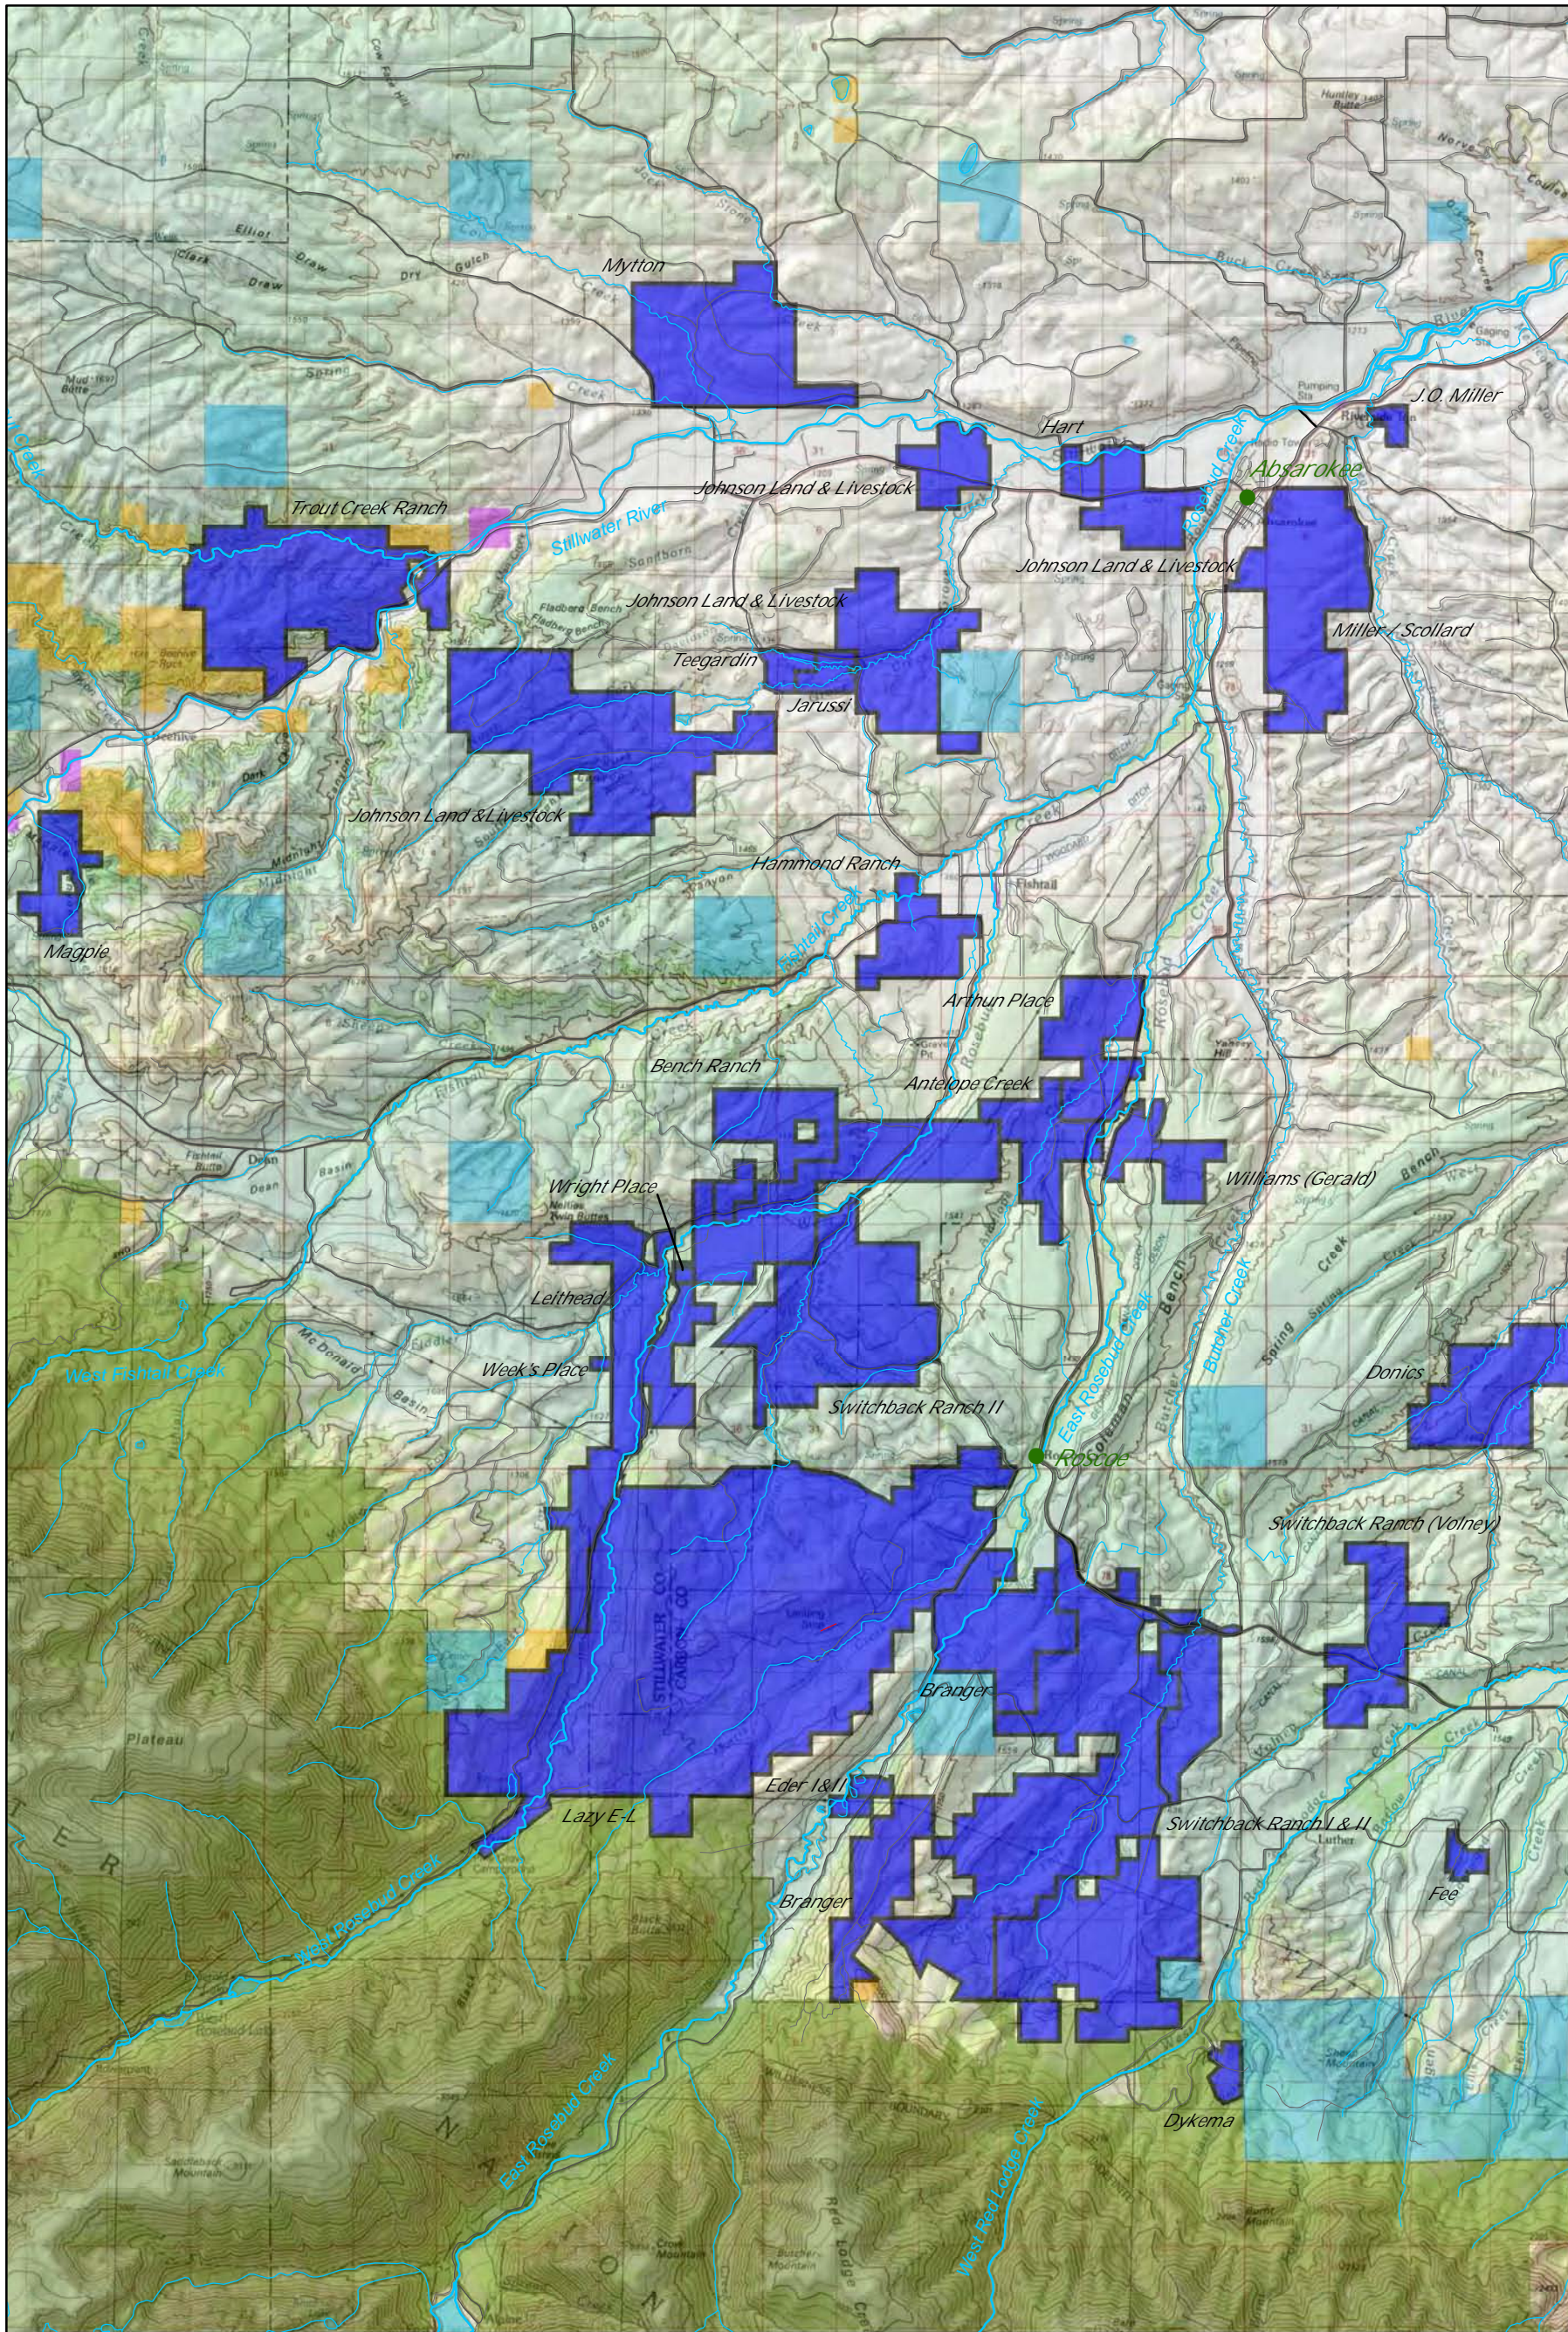

Private Conservation & Public Ownership in the Stillwater River Drainage

 MLR Easements	 State Trust Land	 Miles Scale 1:130,000	Date: April 4, 2011
 Other Private Easements	 BLM Land		
 National Forest / Wilderness	 DFWP / USFWS		