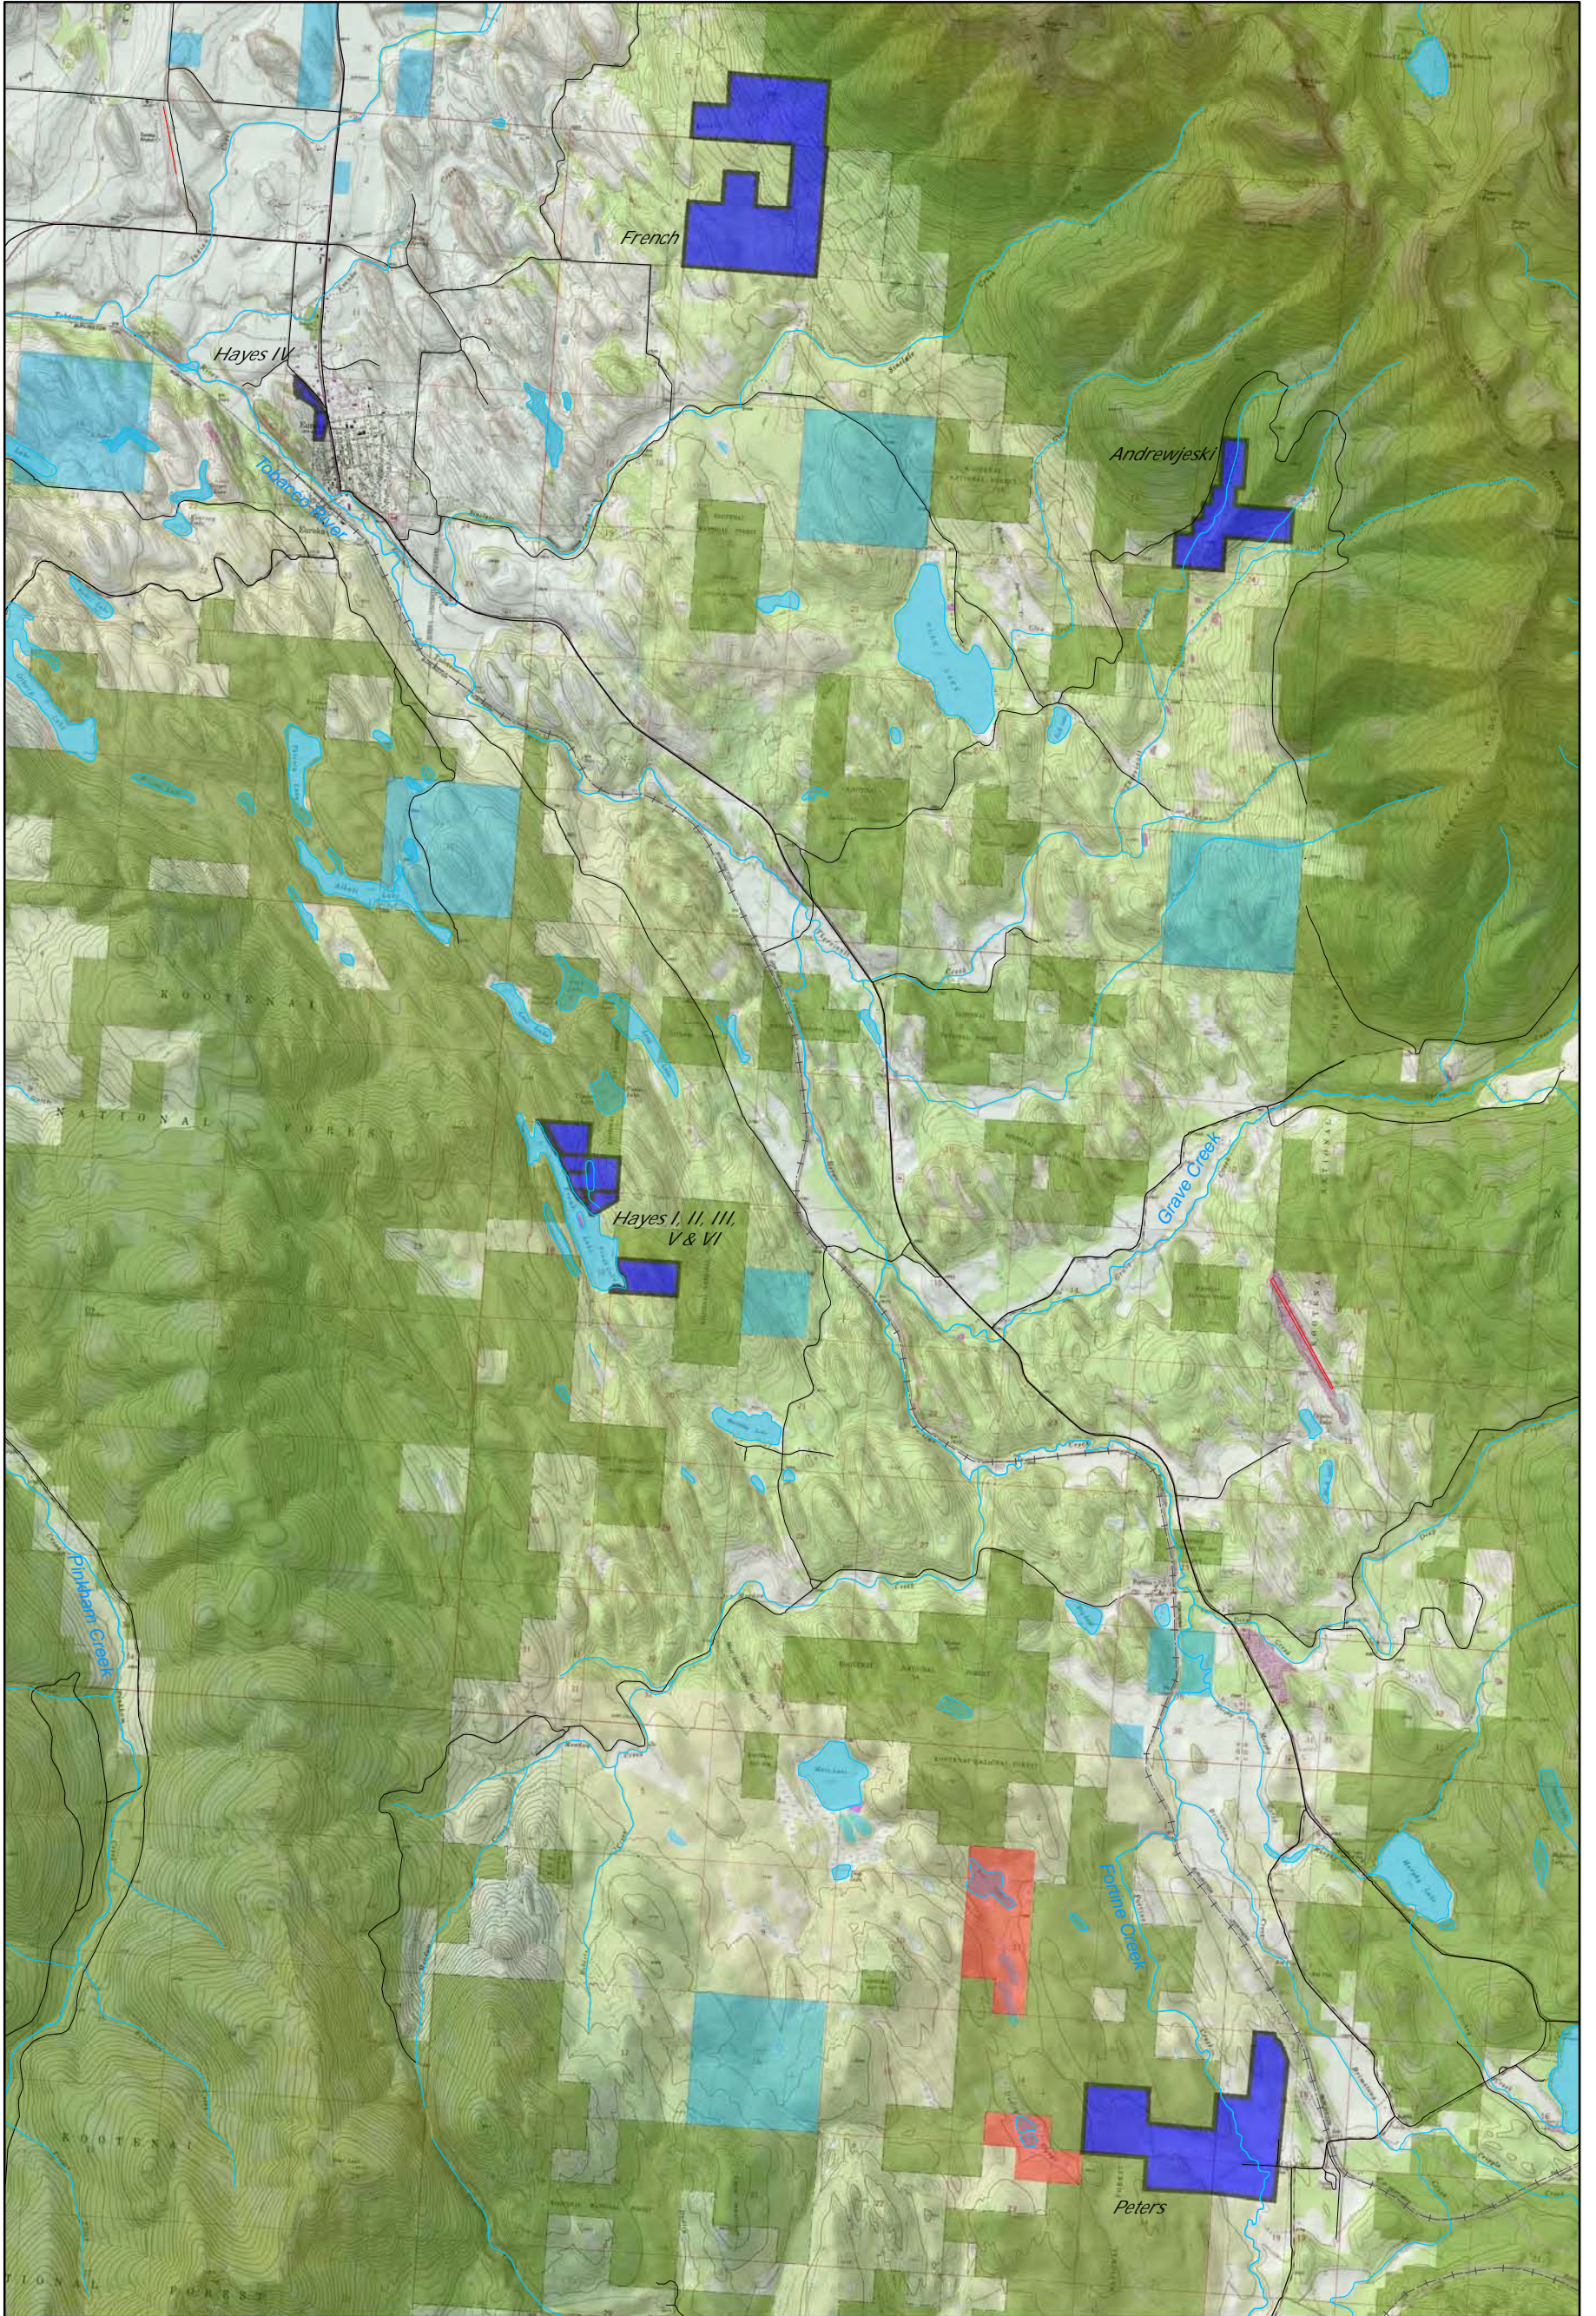

Private Conservation & Public Ownership in the Eureka Area

MLR Easements

State Trust Land

Other Private Easements

BLM Land

National Forest / Wilderness

DFWP / USFWS

Date: April 1, 2011