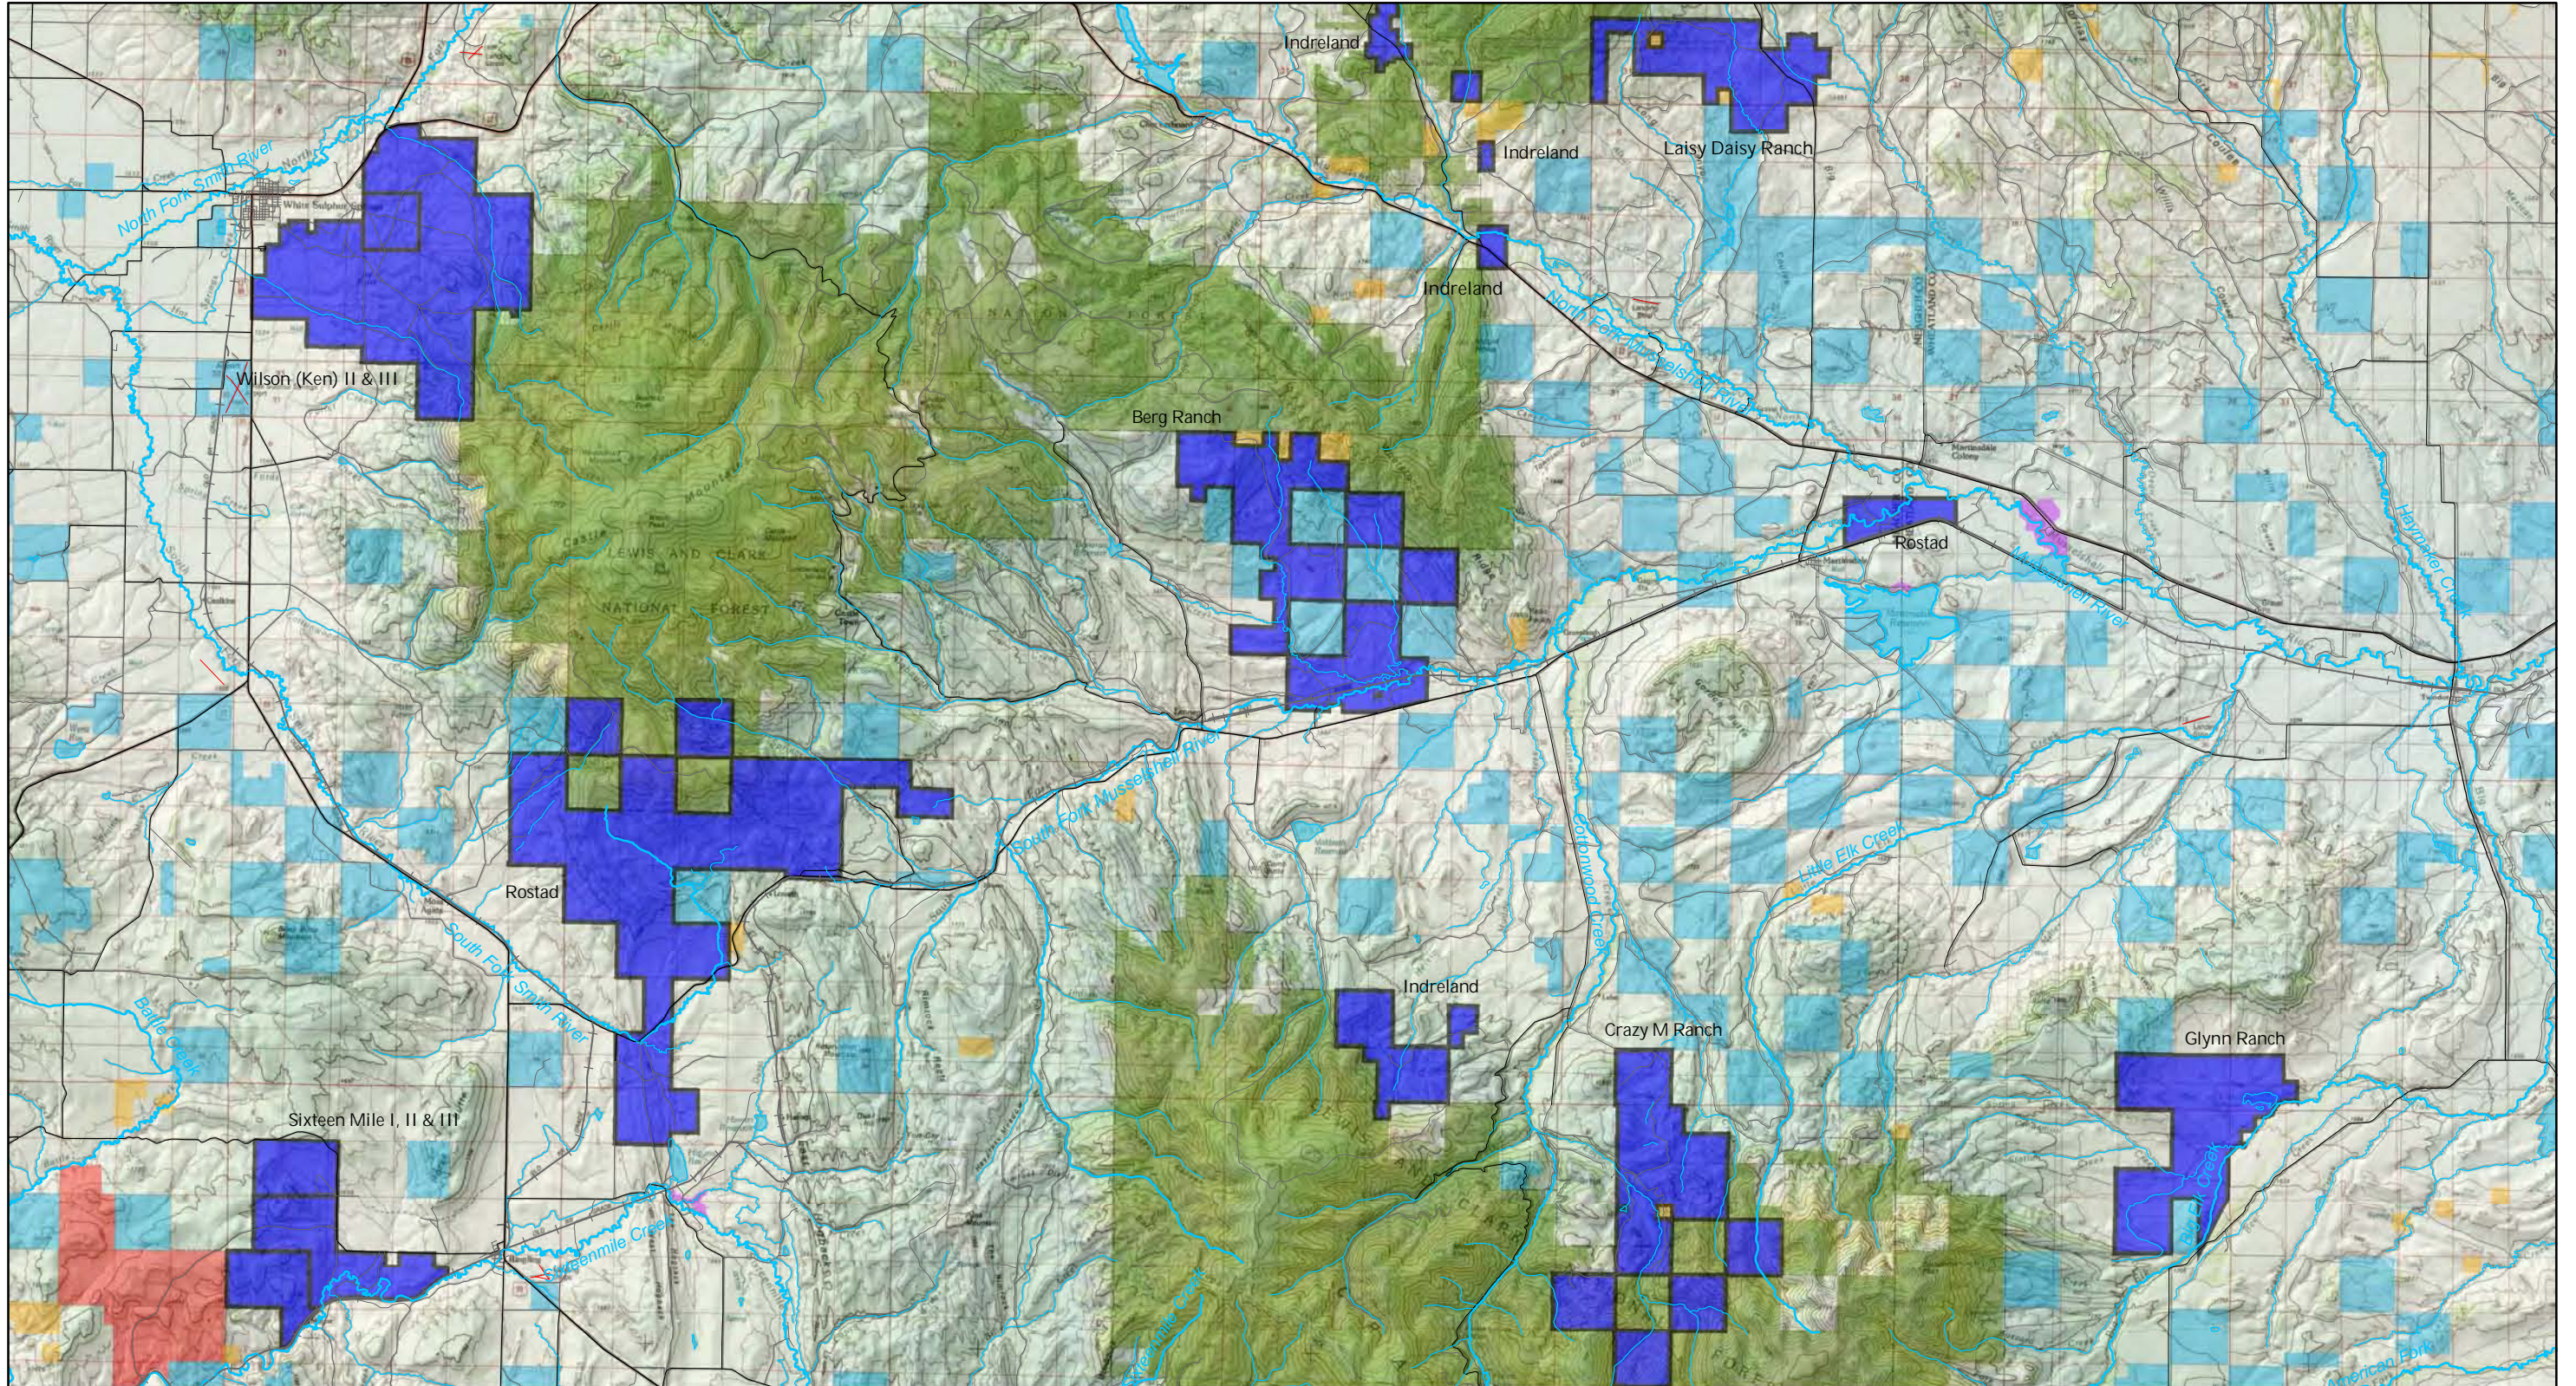

Private Conservation & Public Ownership near White Sulphur Springs and the Northern Crazy Mountains

Plate 20

- MLR Easements
- Other Private Easements
- National Forest
- State Trust Land
- BLM Land
- DFWP / USFS