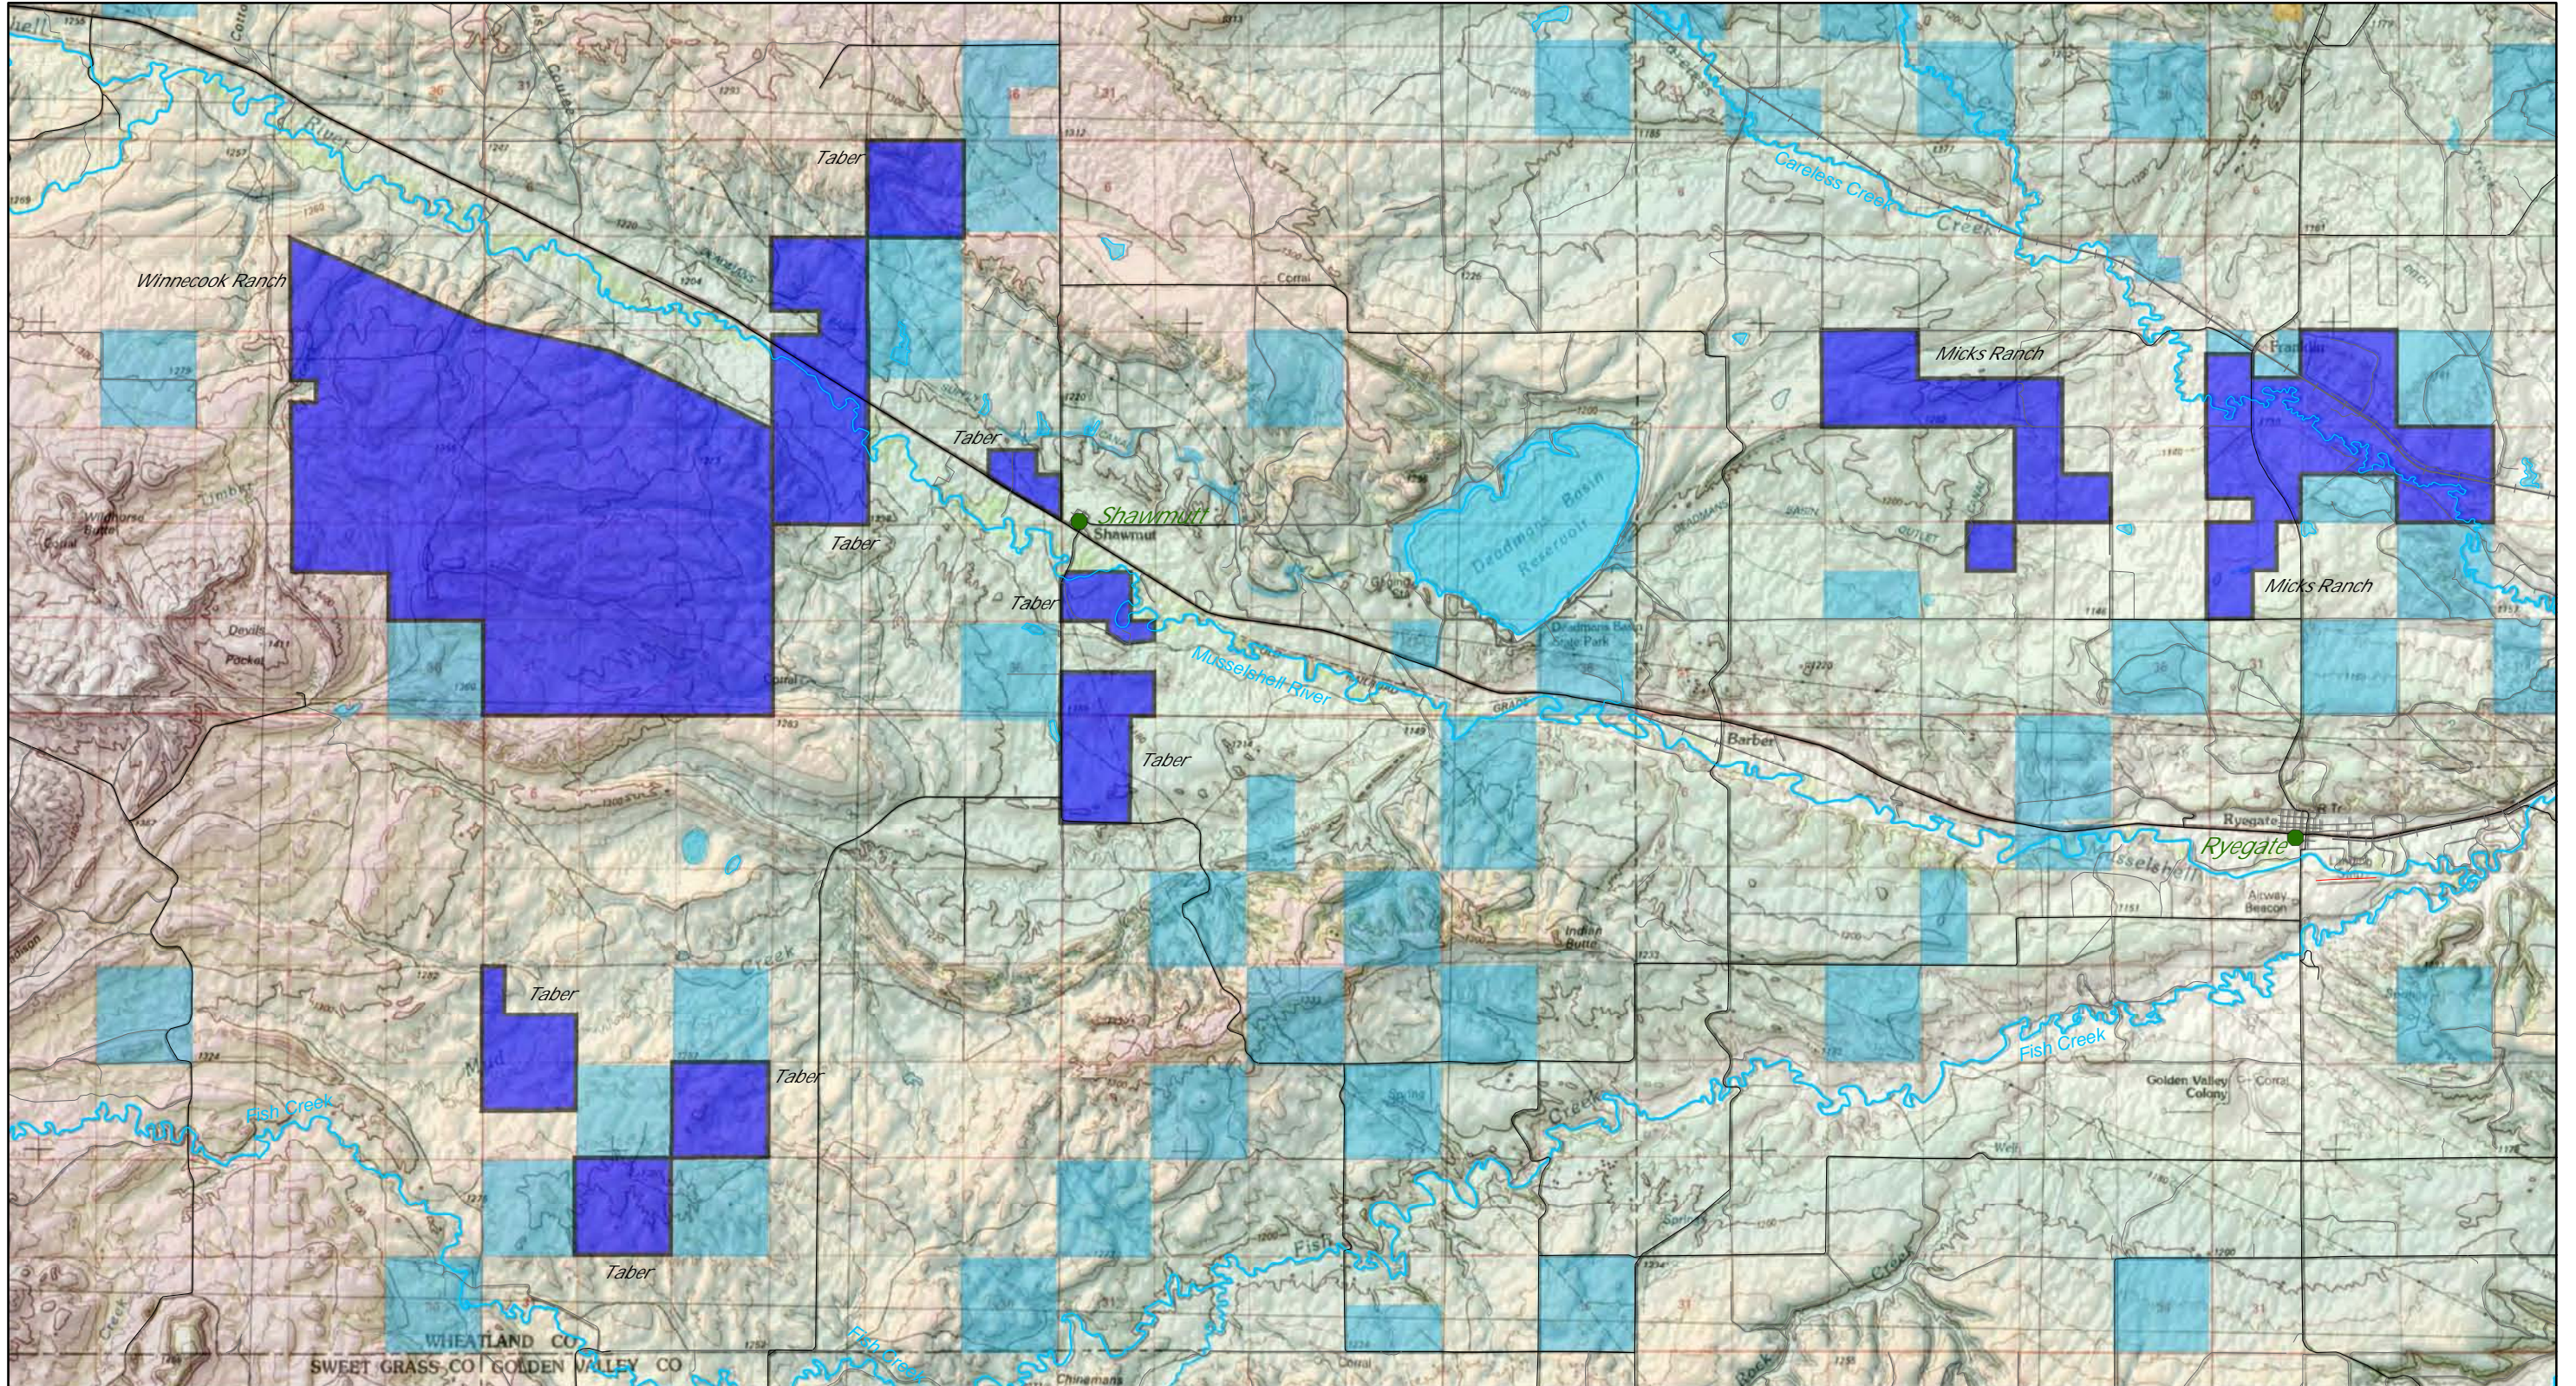

Private Conservation & Public Ownership East of Harlowton Near the Musselshell River

Plate 21

- MLR Easements
- State Trust Land
- BLM Land
- DFWP / USFS
- Other Private Easements
- National Forest / Wilderness Boundary