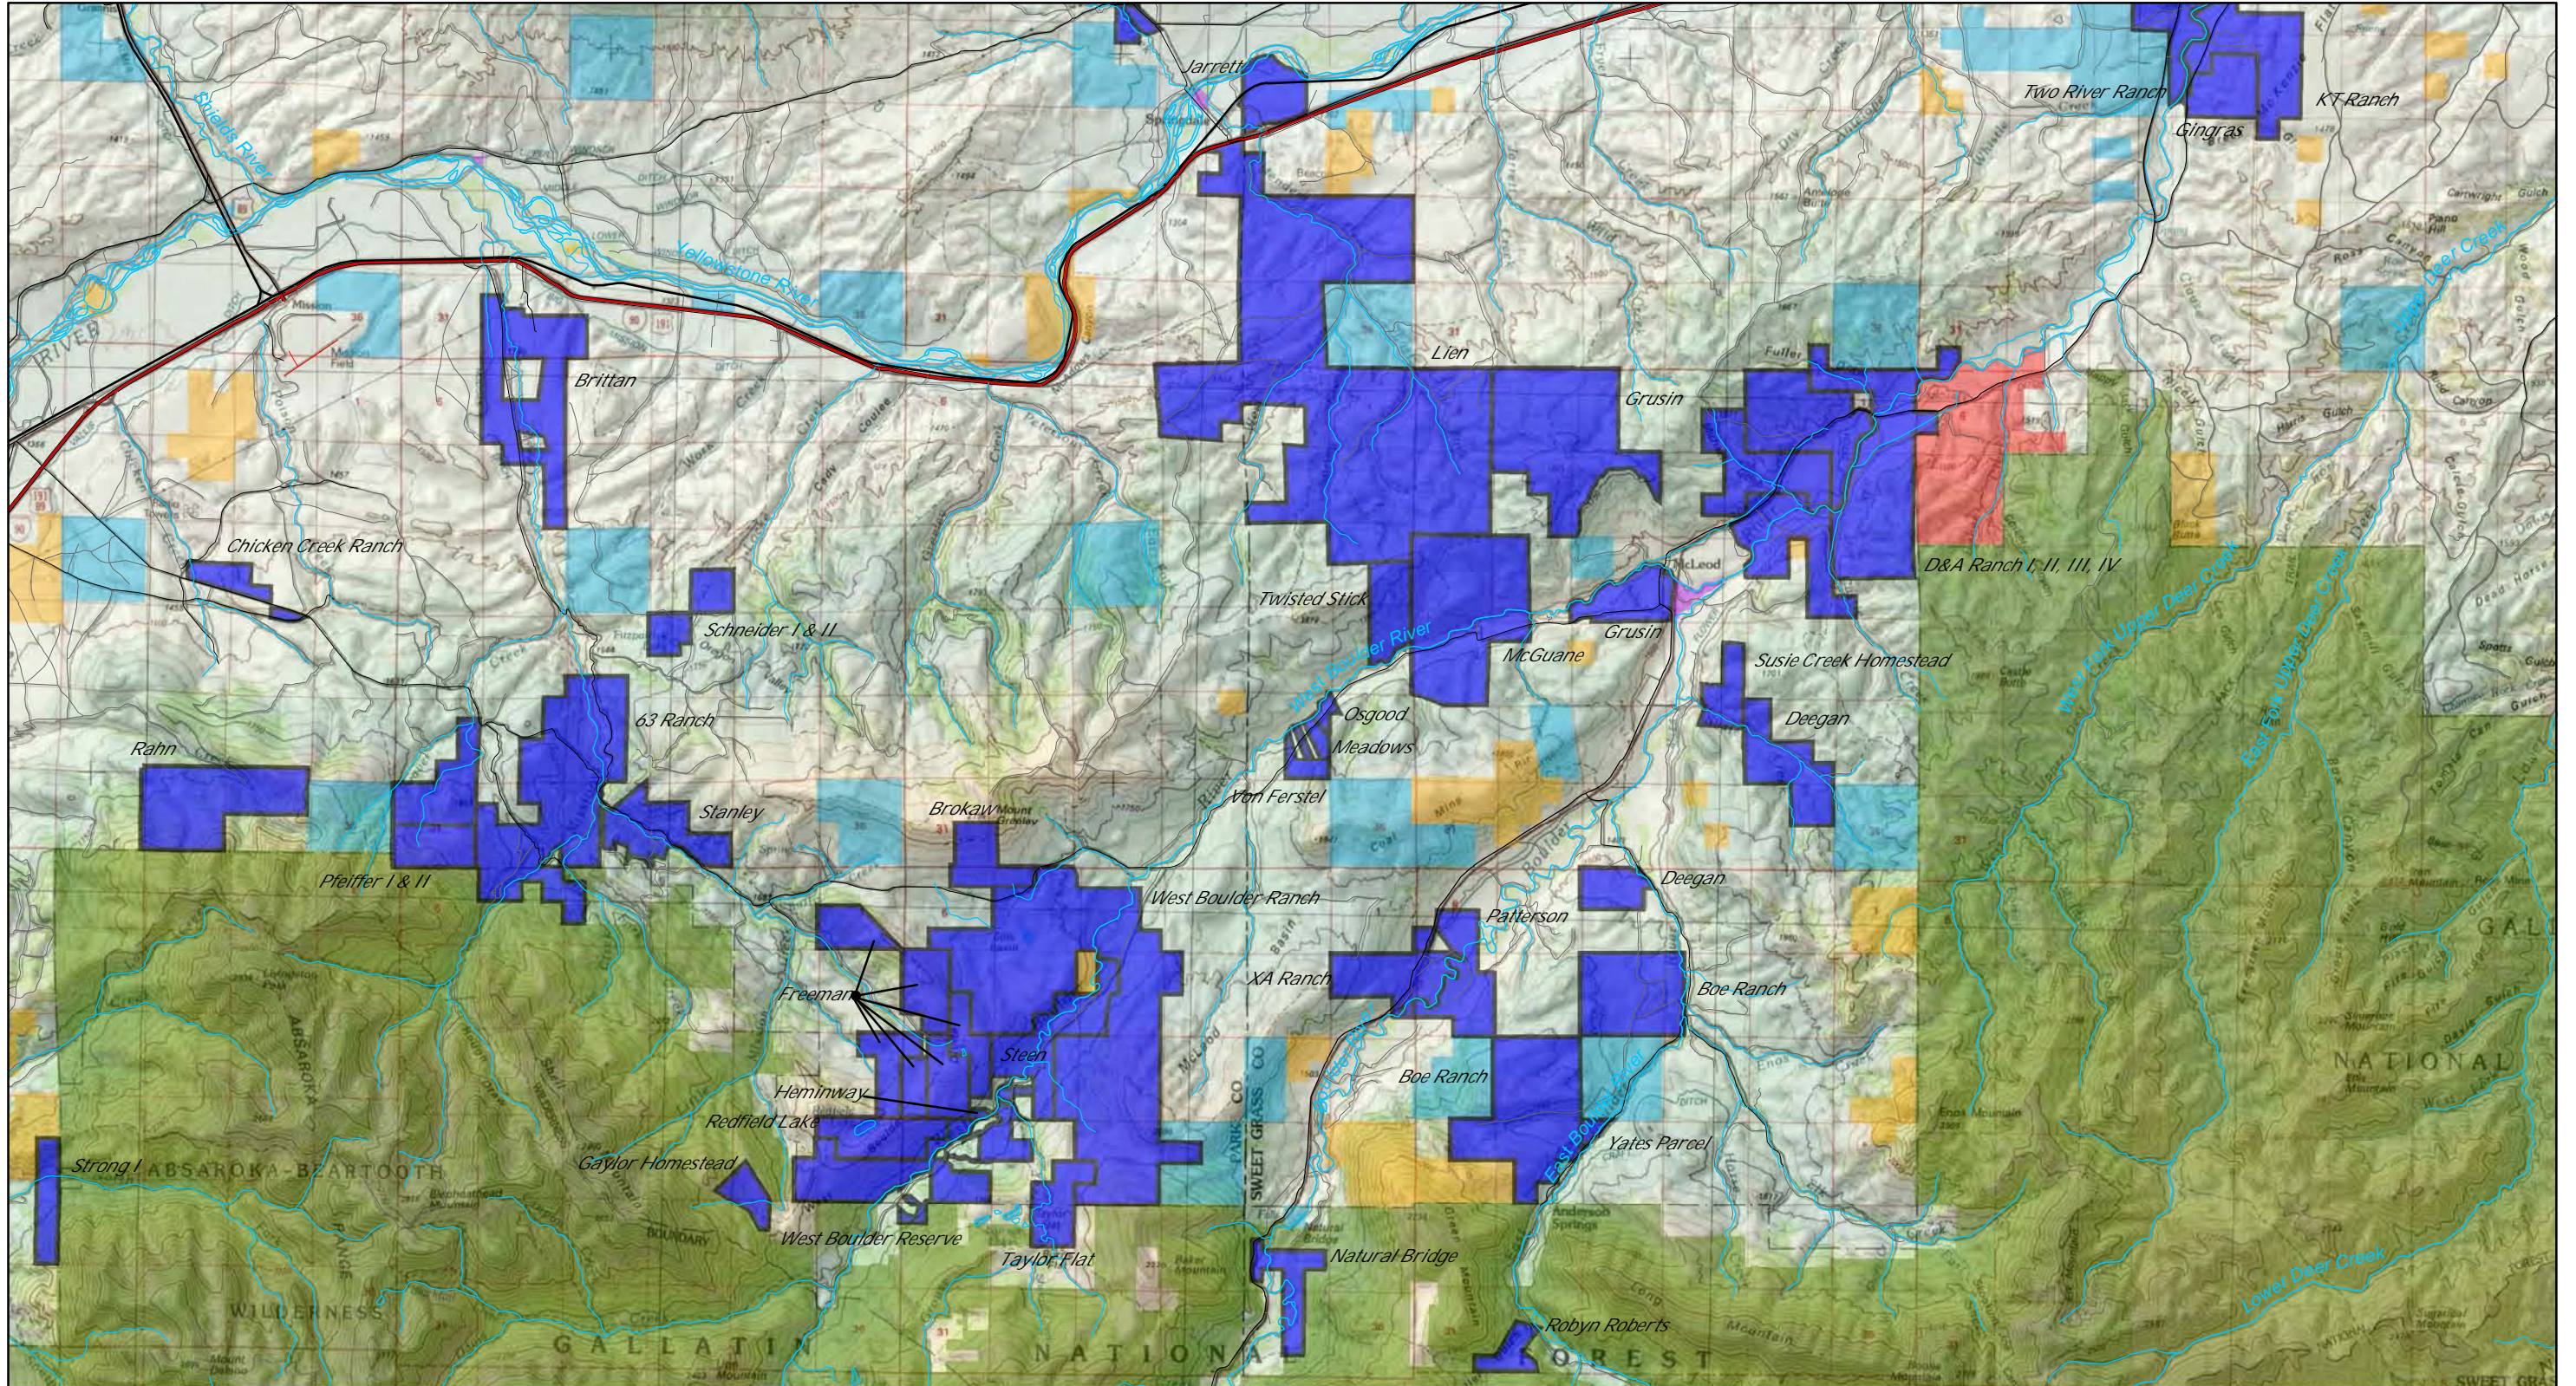

Private Conservation & Public Ownership in the Boulder River Valley

Plate 23

- MLR Easements
- State Trust Land
- BLM Land
- Other Private Easements
- DFWP / USFWS
- National Forest / Wilderness Boundary

Date: April 1, 2011

The Montana LAND RELIANCE