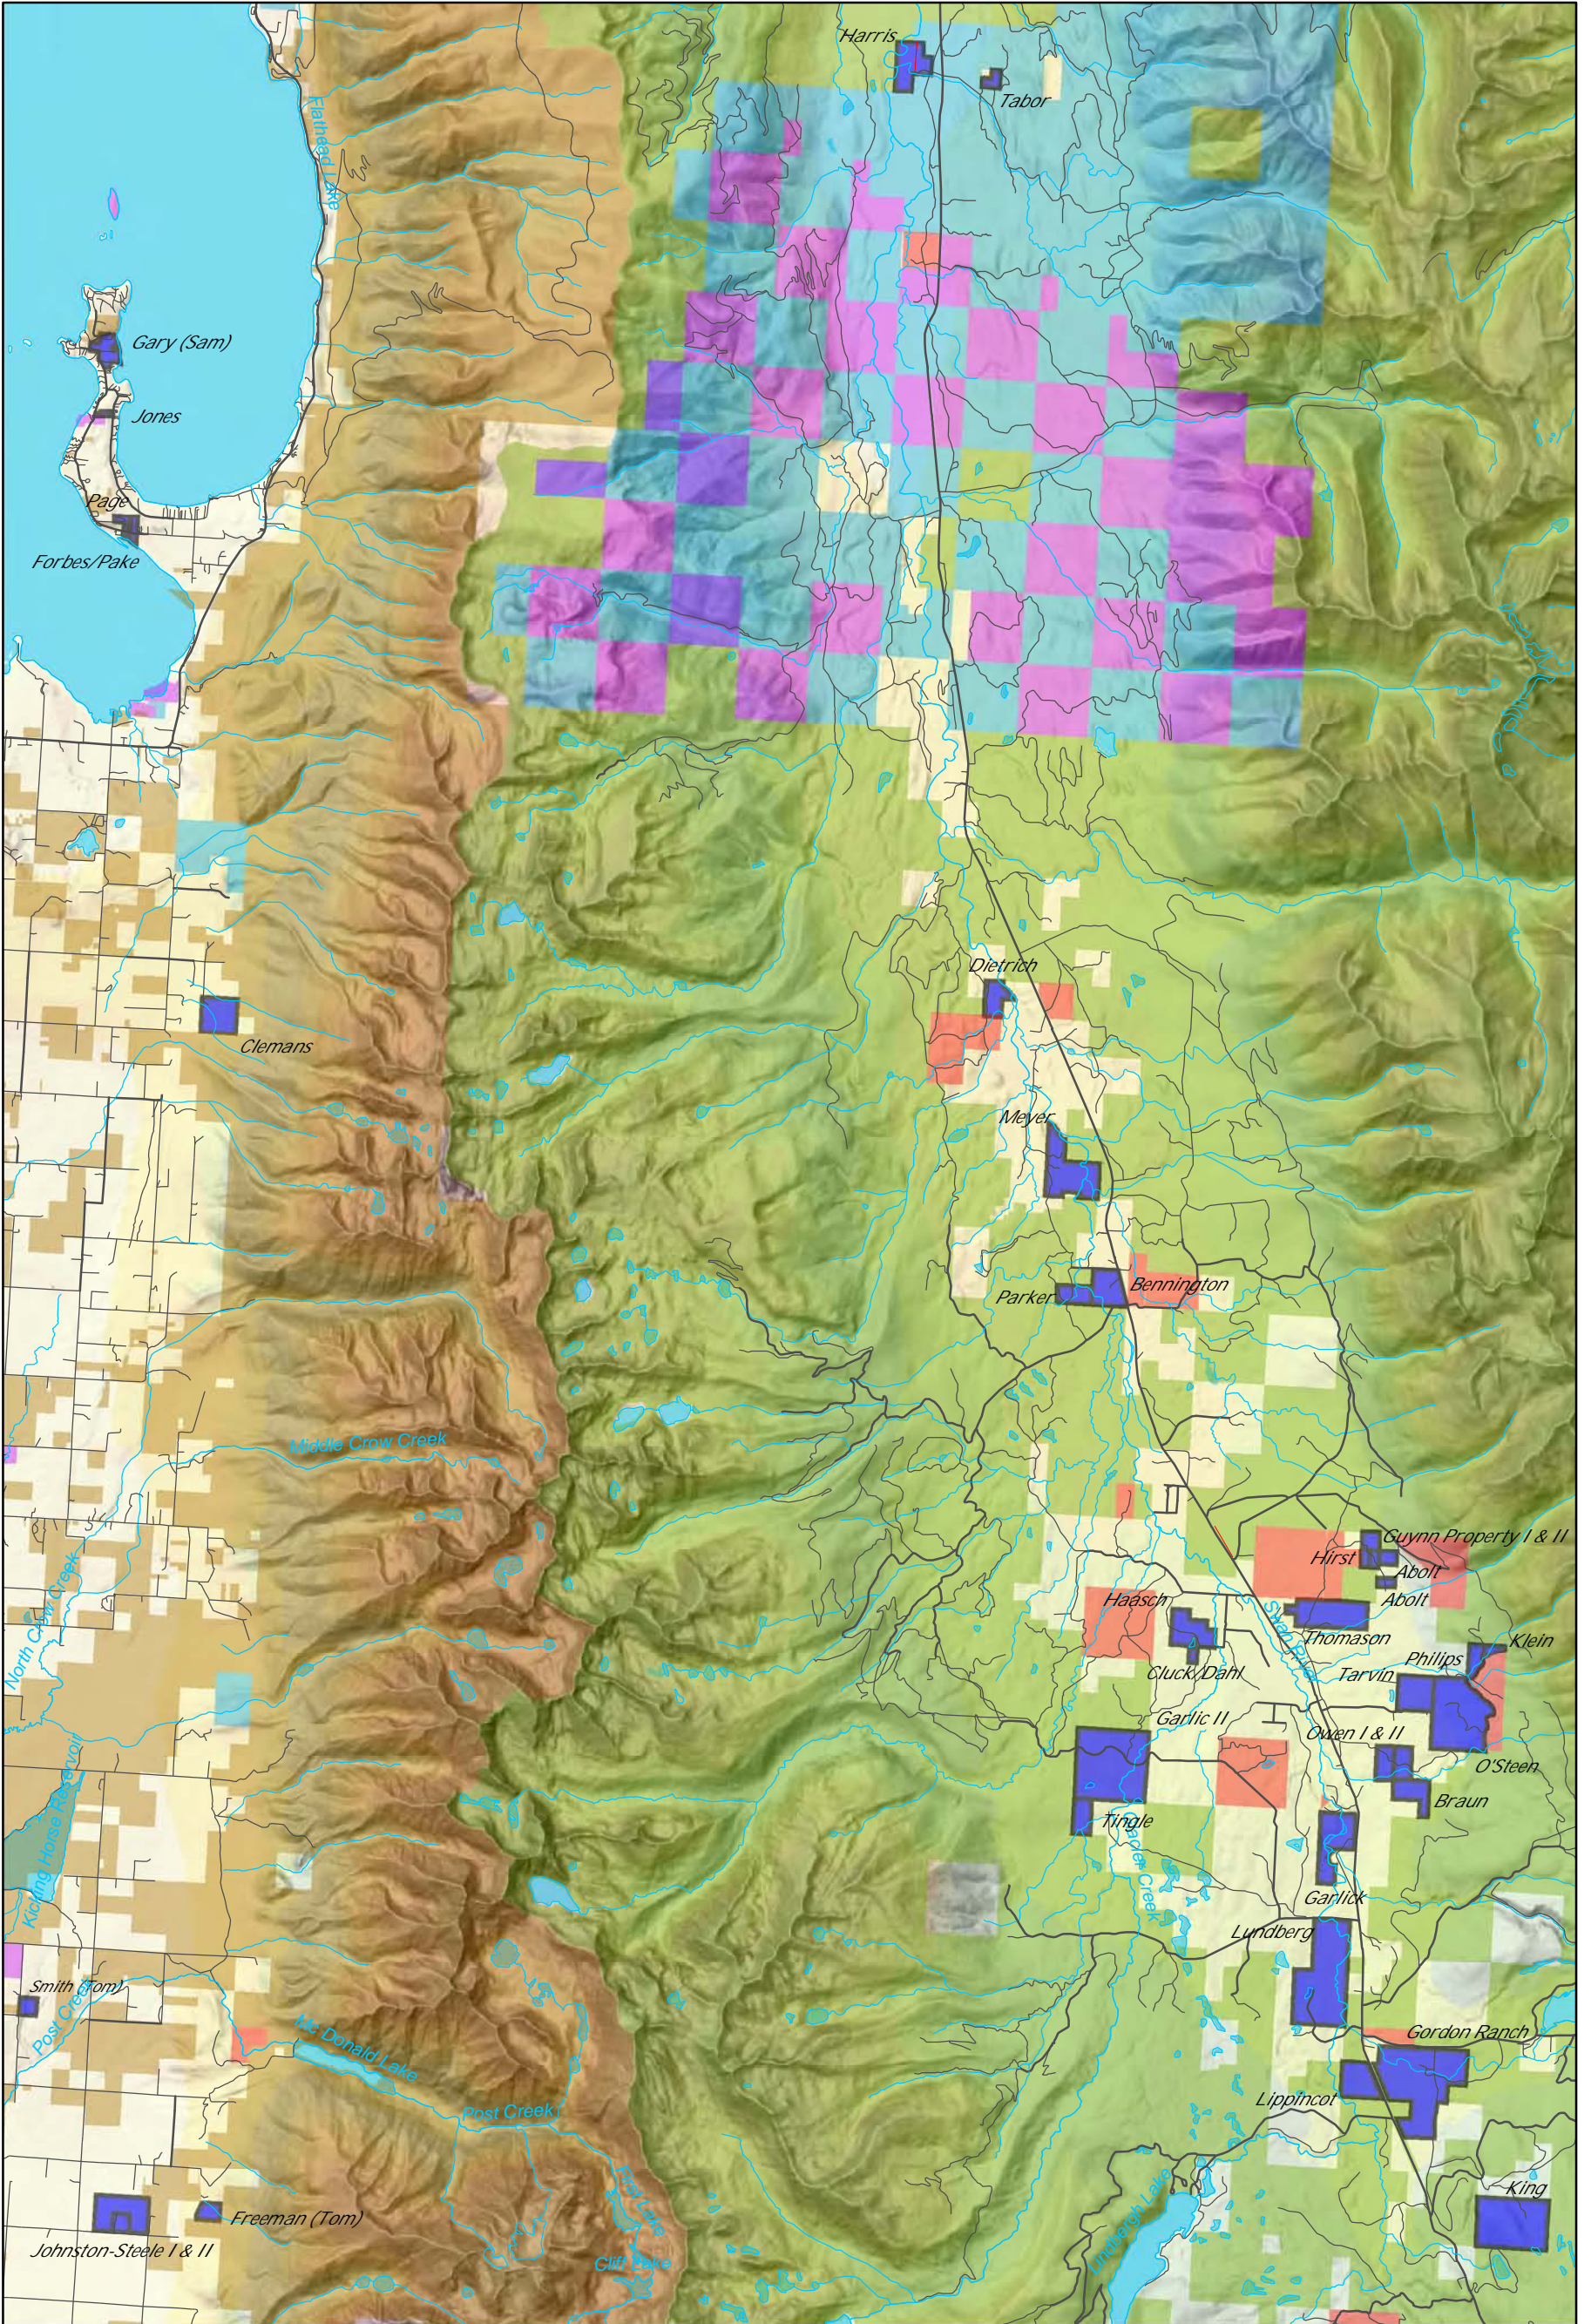

Private Conservation & Public Ownership in the Swan River Valley

- MLR Easements
- Other Private Easements
- National Forest / Wilderness

- Tribal Land
- DFWP / USFWS
- State Trust Land

0 1 2 3 4 Miles Date: April 4, 2011
Scale 1:150,000

the Montana LAND RELIANCE