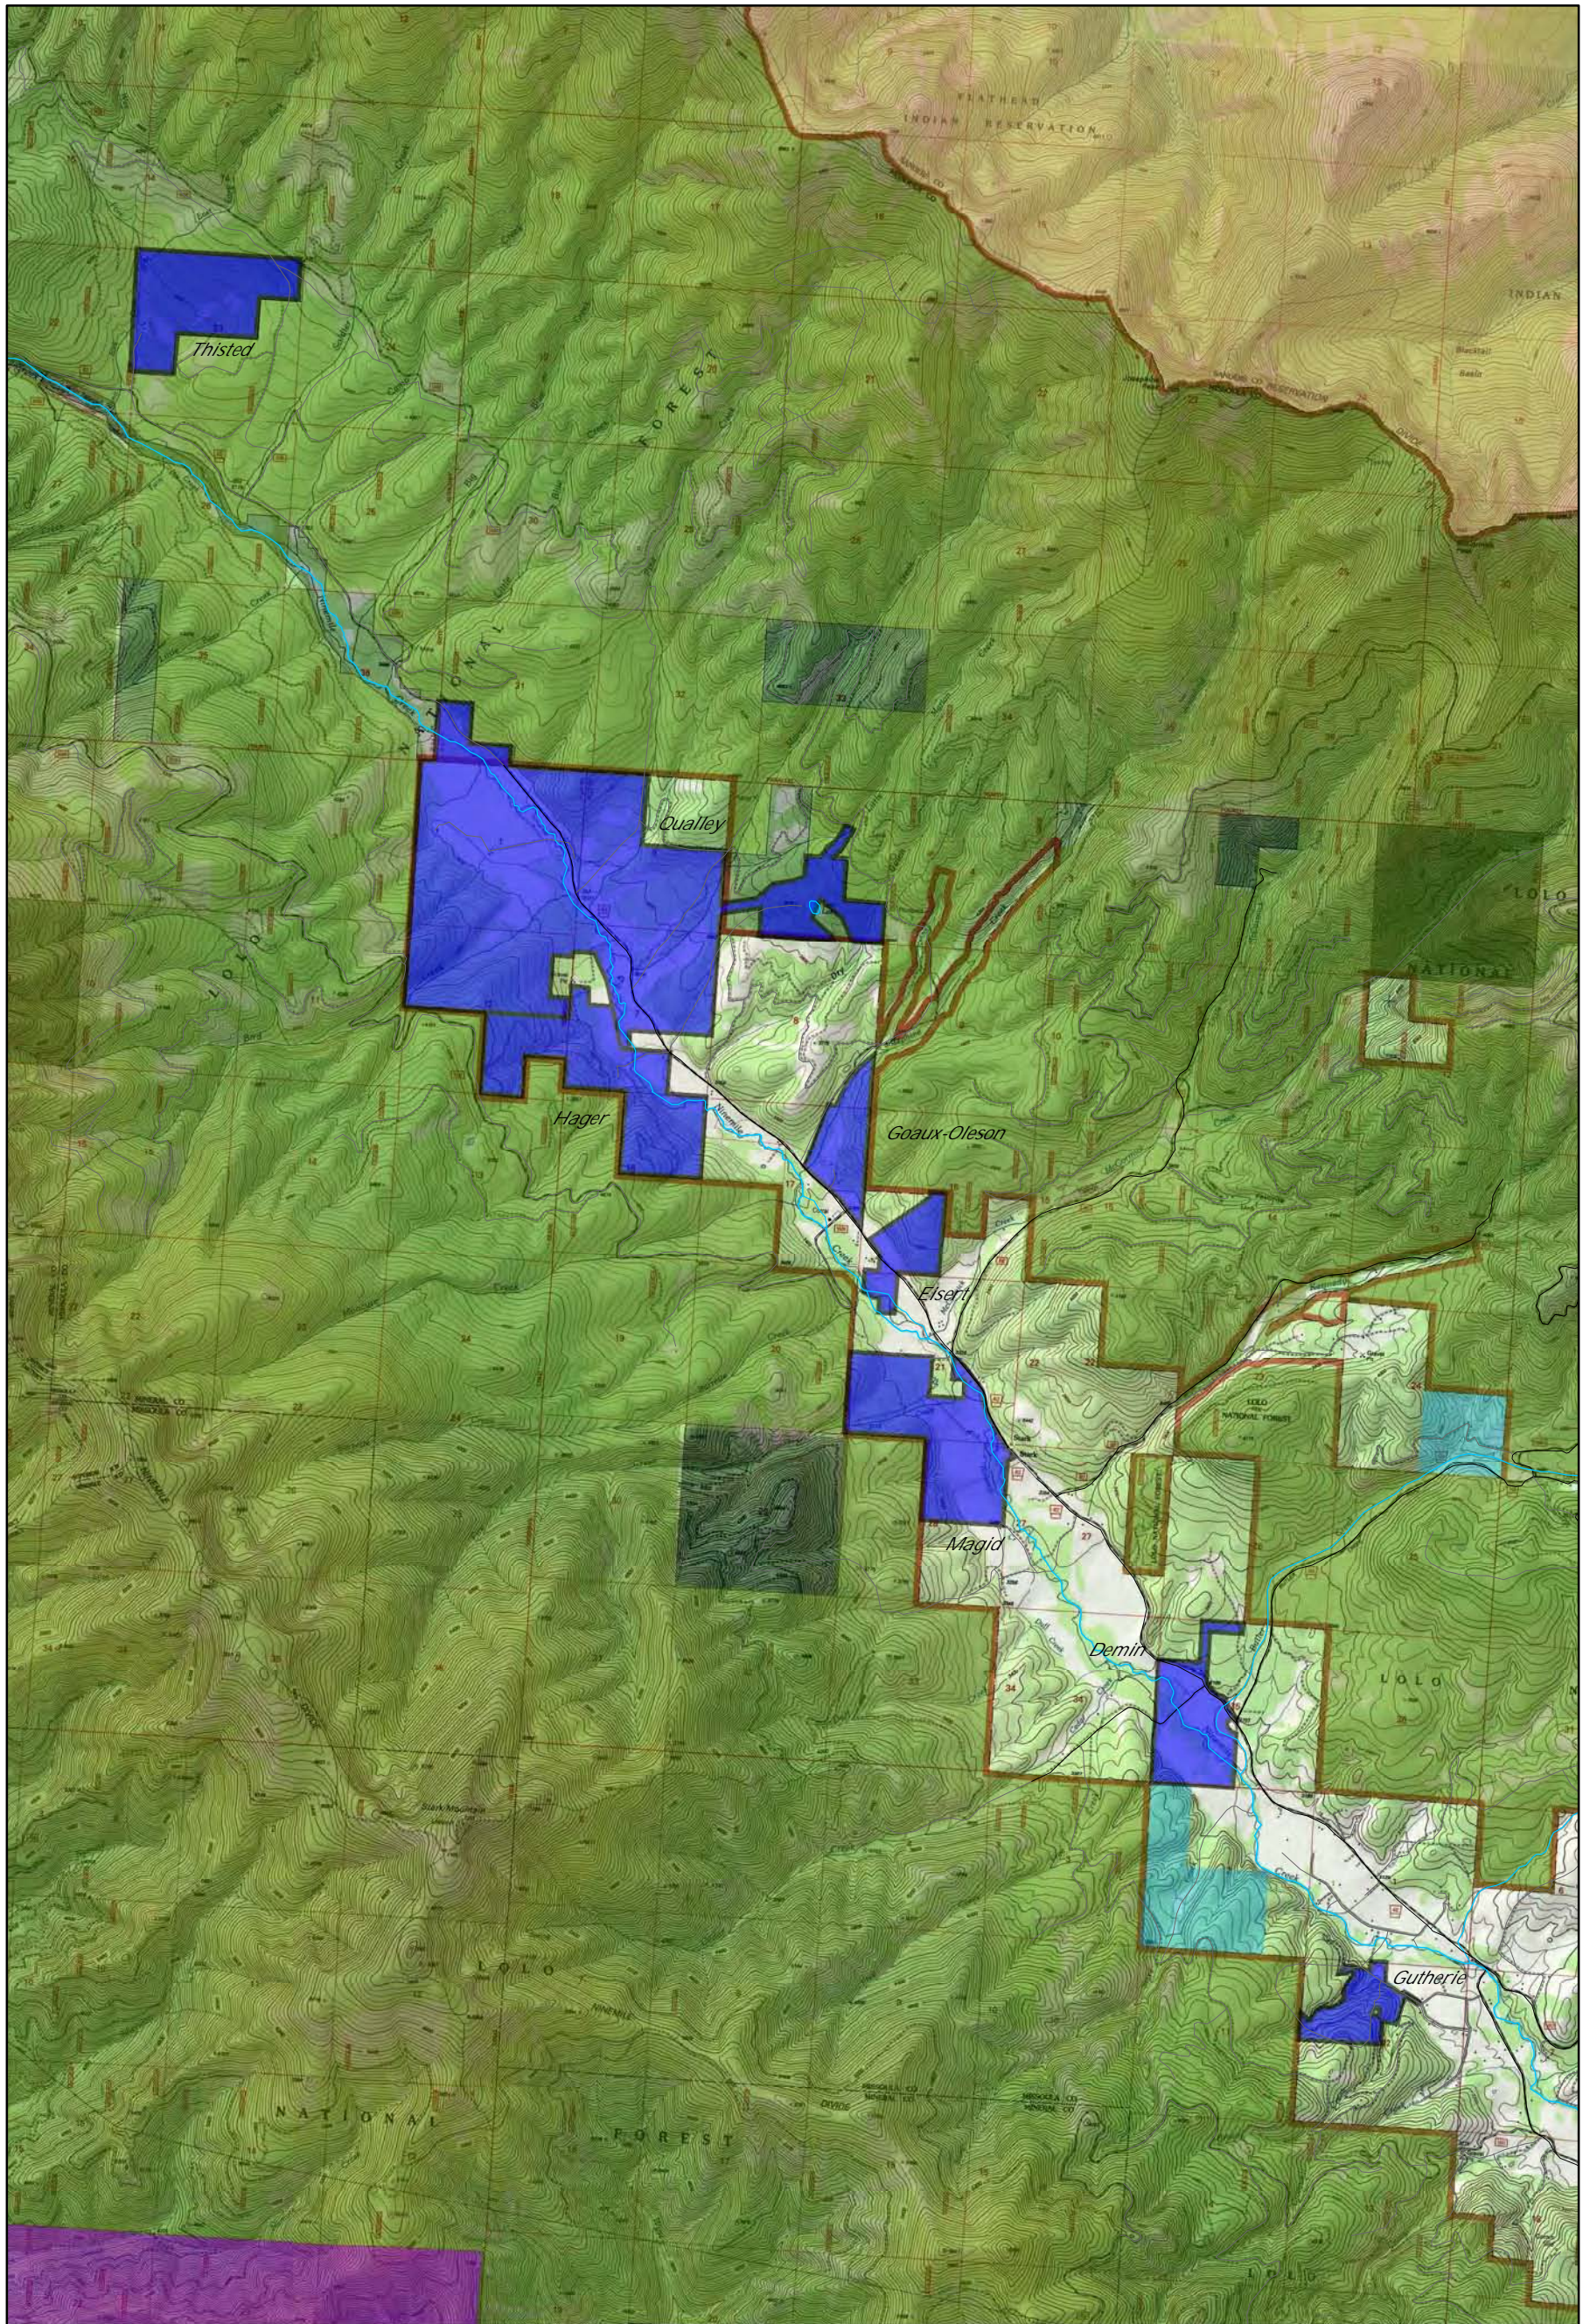

Private Conservation & Public Ownership in the Ninemile Valley

	MLR Easements		State Trust Land	 Miles Date: April 4, 2011 Scale 1:65,000
	Other Private Easements		Tribal Land	
	National Forest / Wilderness		DFWP / USFWS	