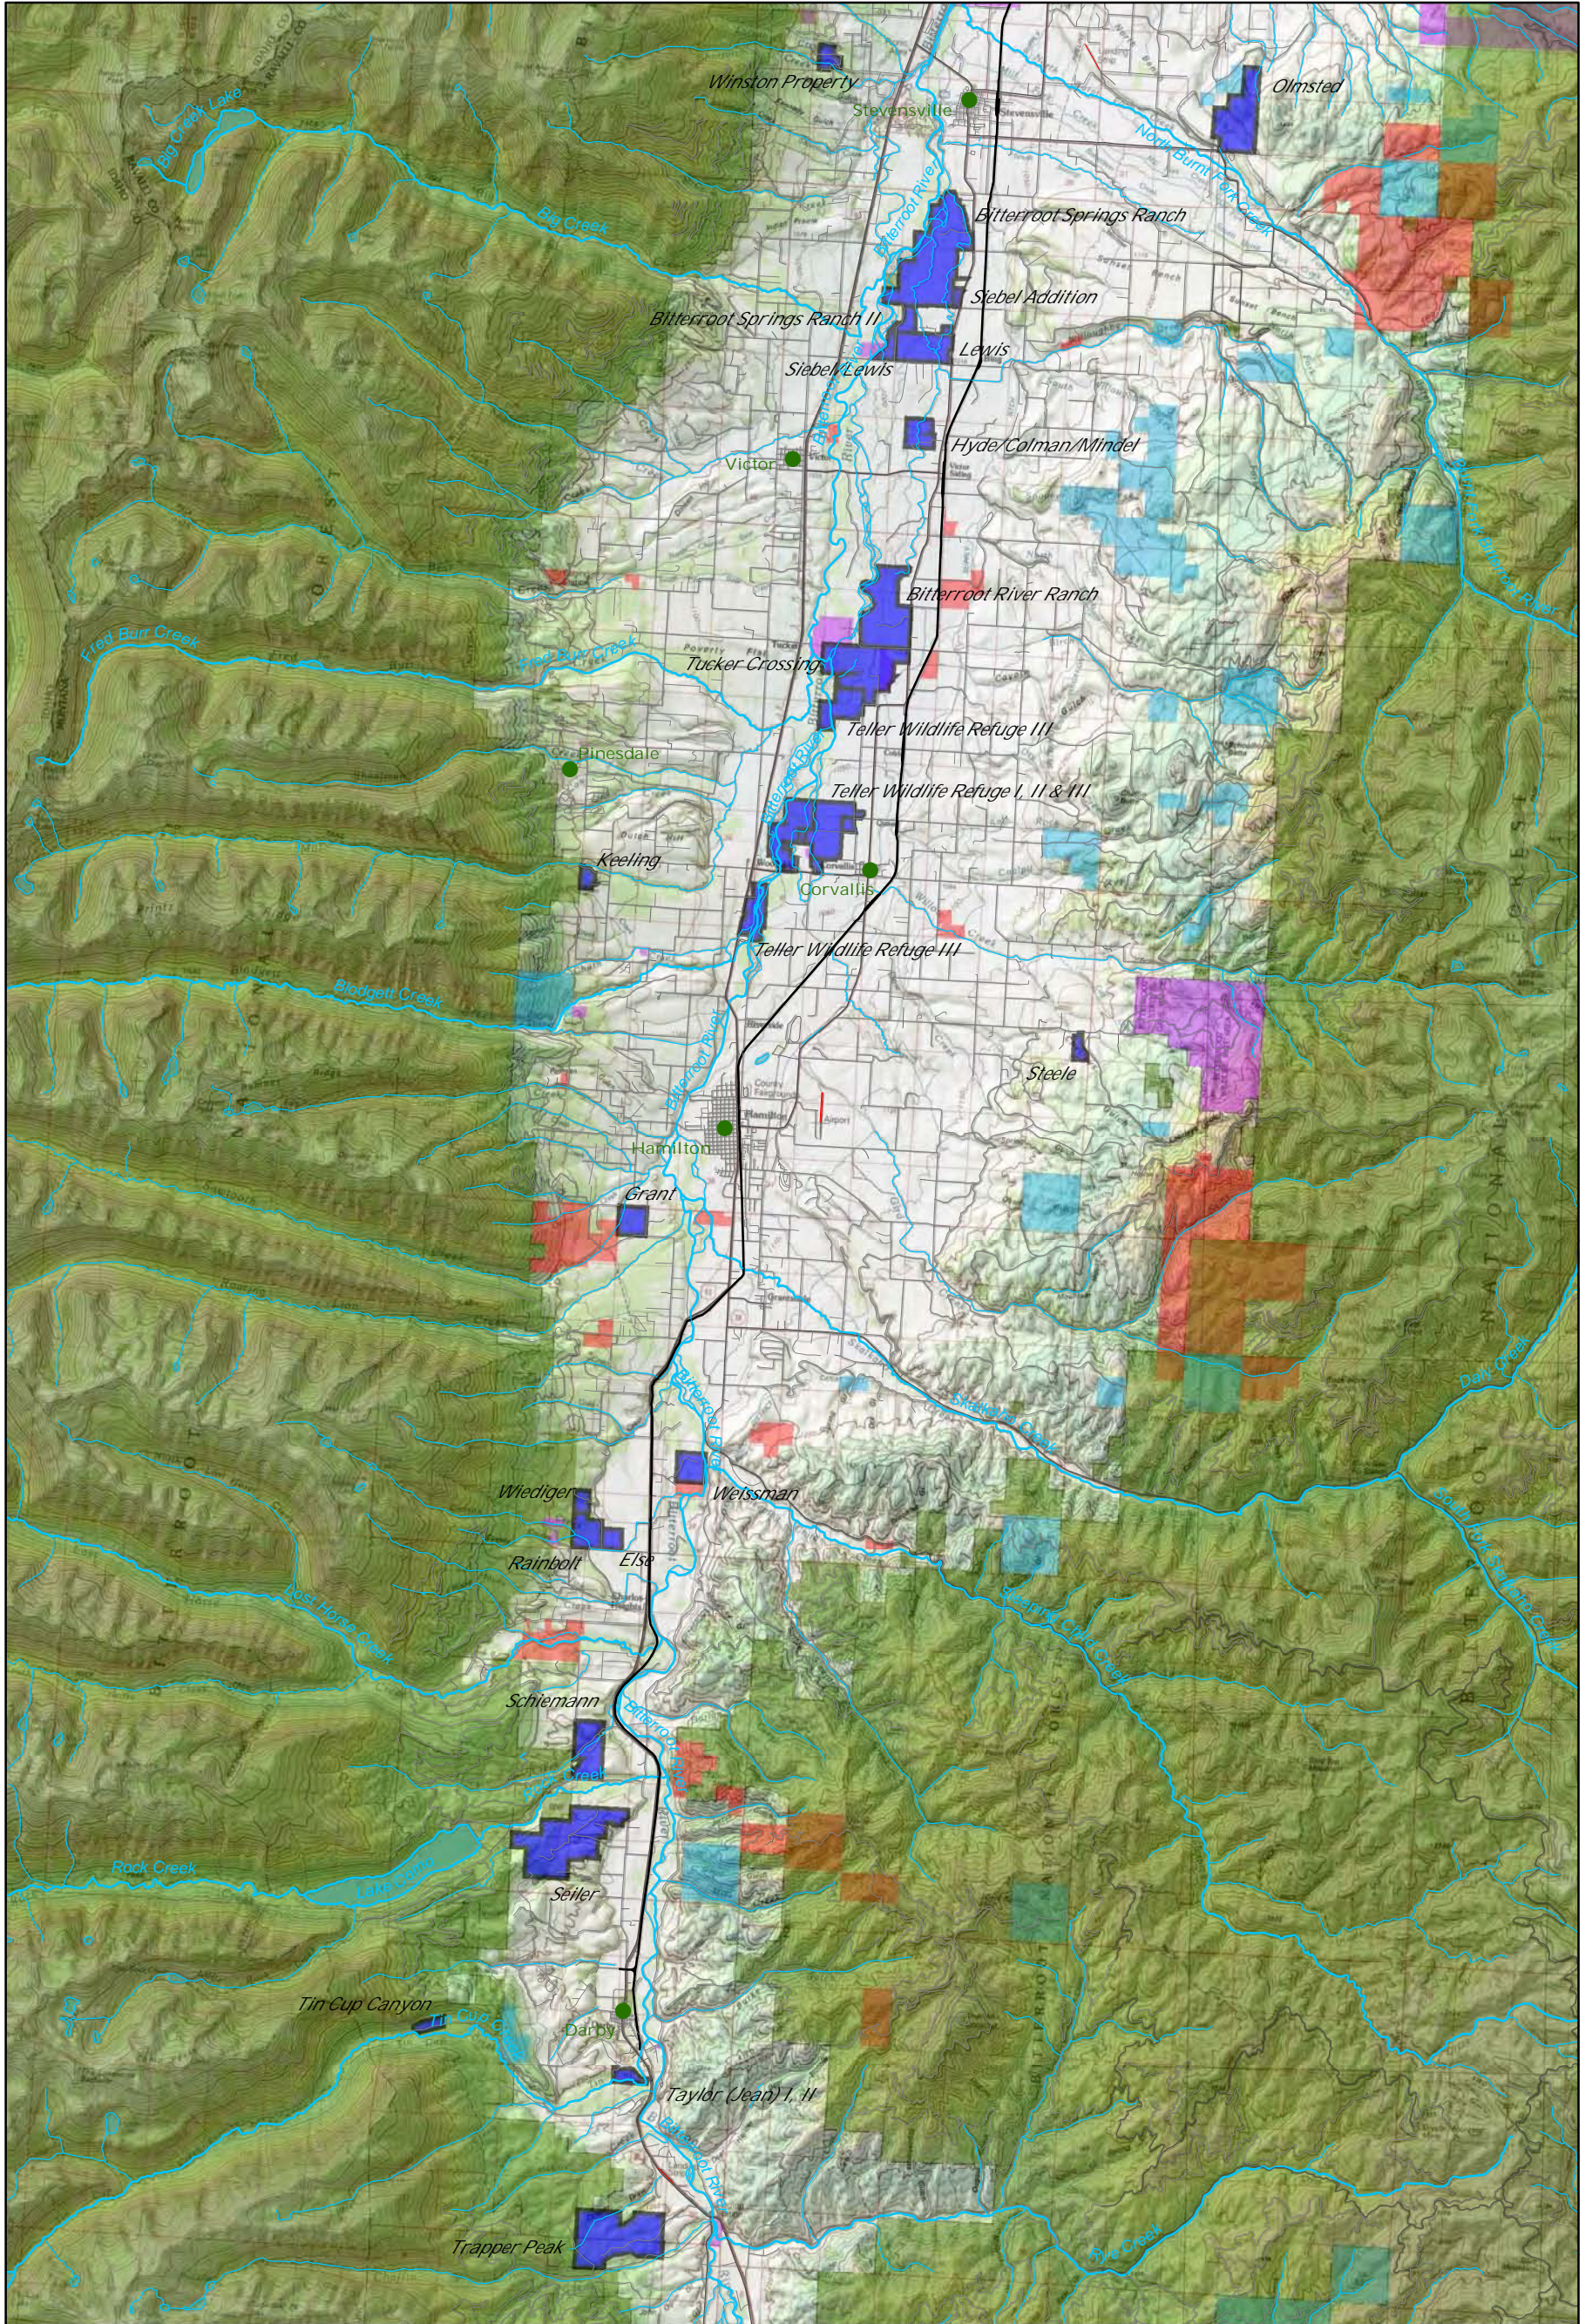

Private Conservation & Public Ownership in the Bitterroot River Valley

	MLR Easements		State Trust Land	 Miles Scale 1:185,000	Date: April 1, 2011
	Other Private Conservation Easements		DFWP / USFWS		
	National Forest / Wilderness Boundary		BLM Land	