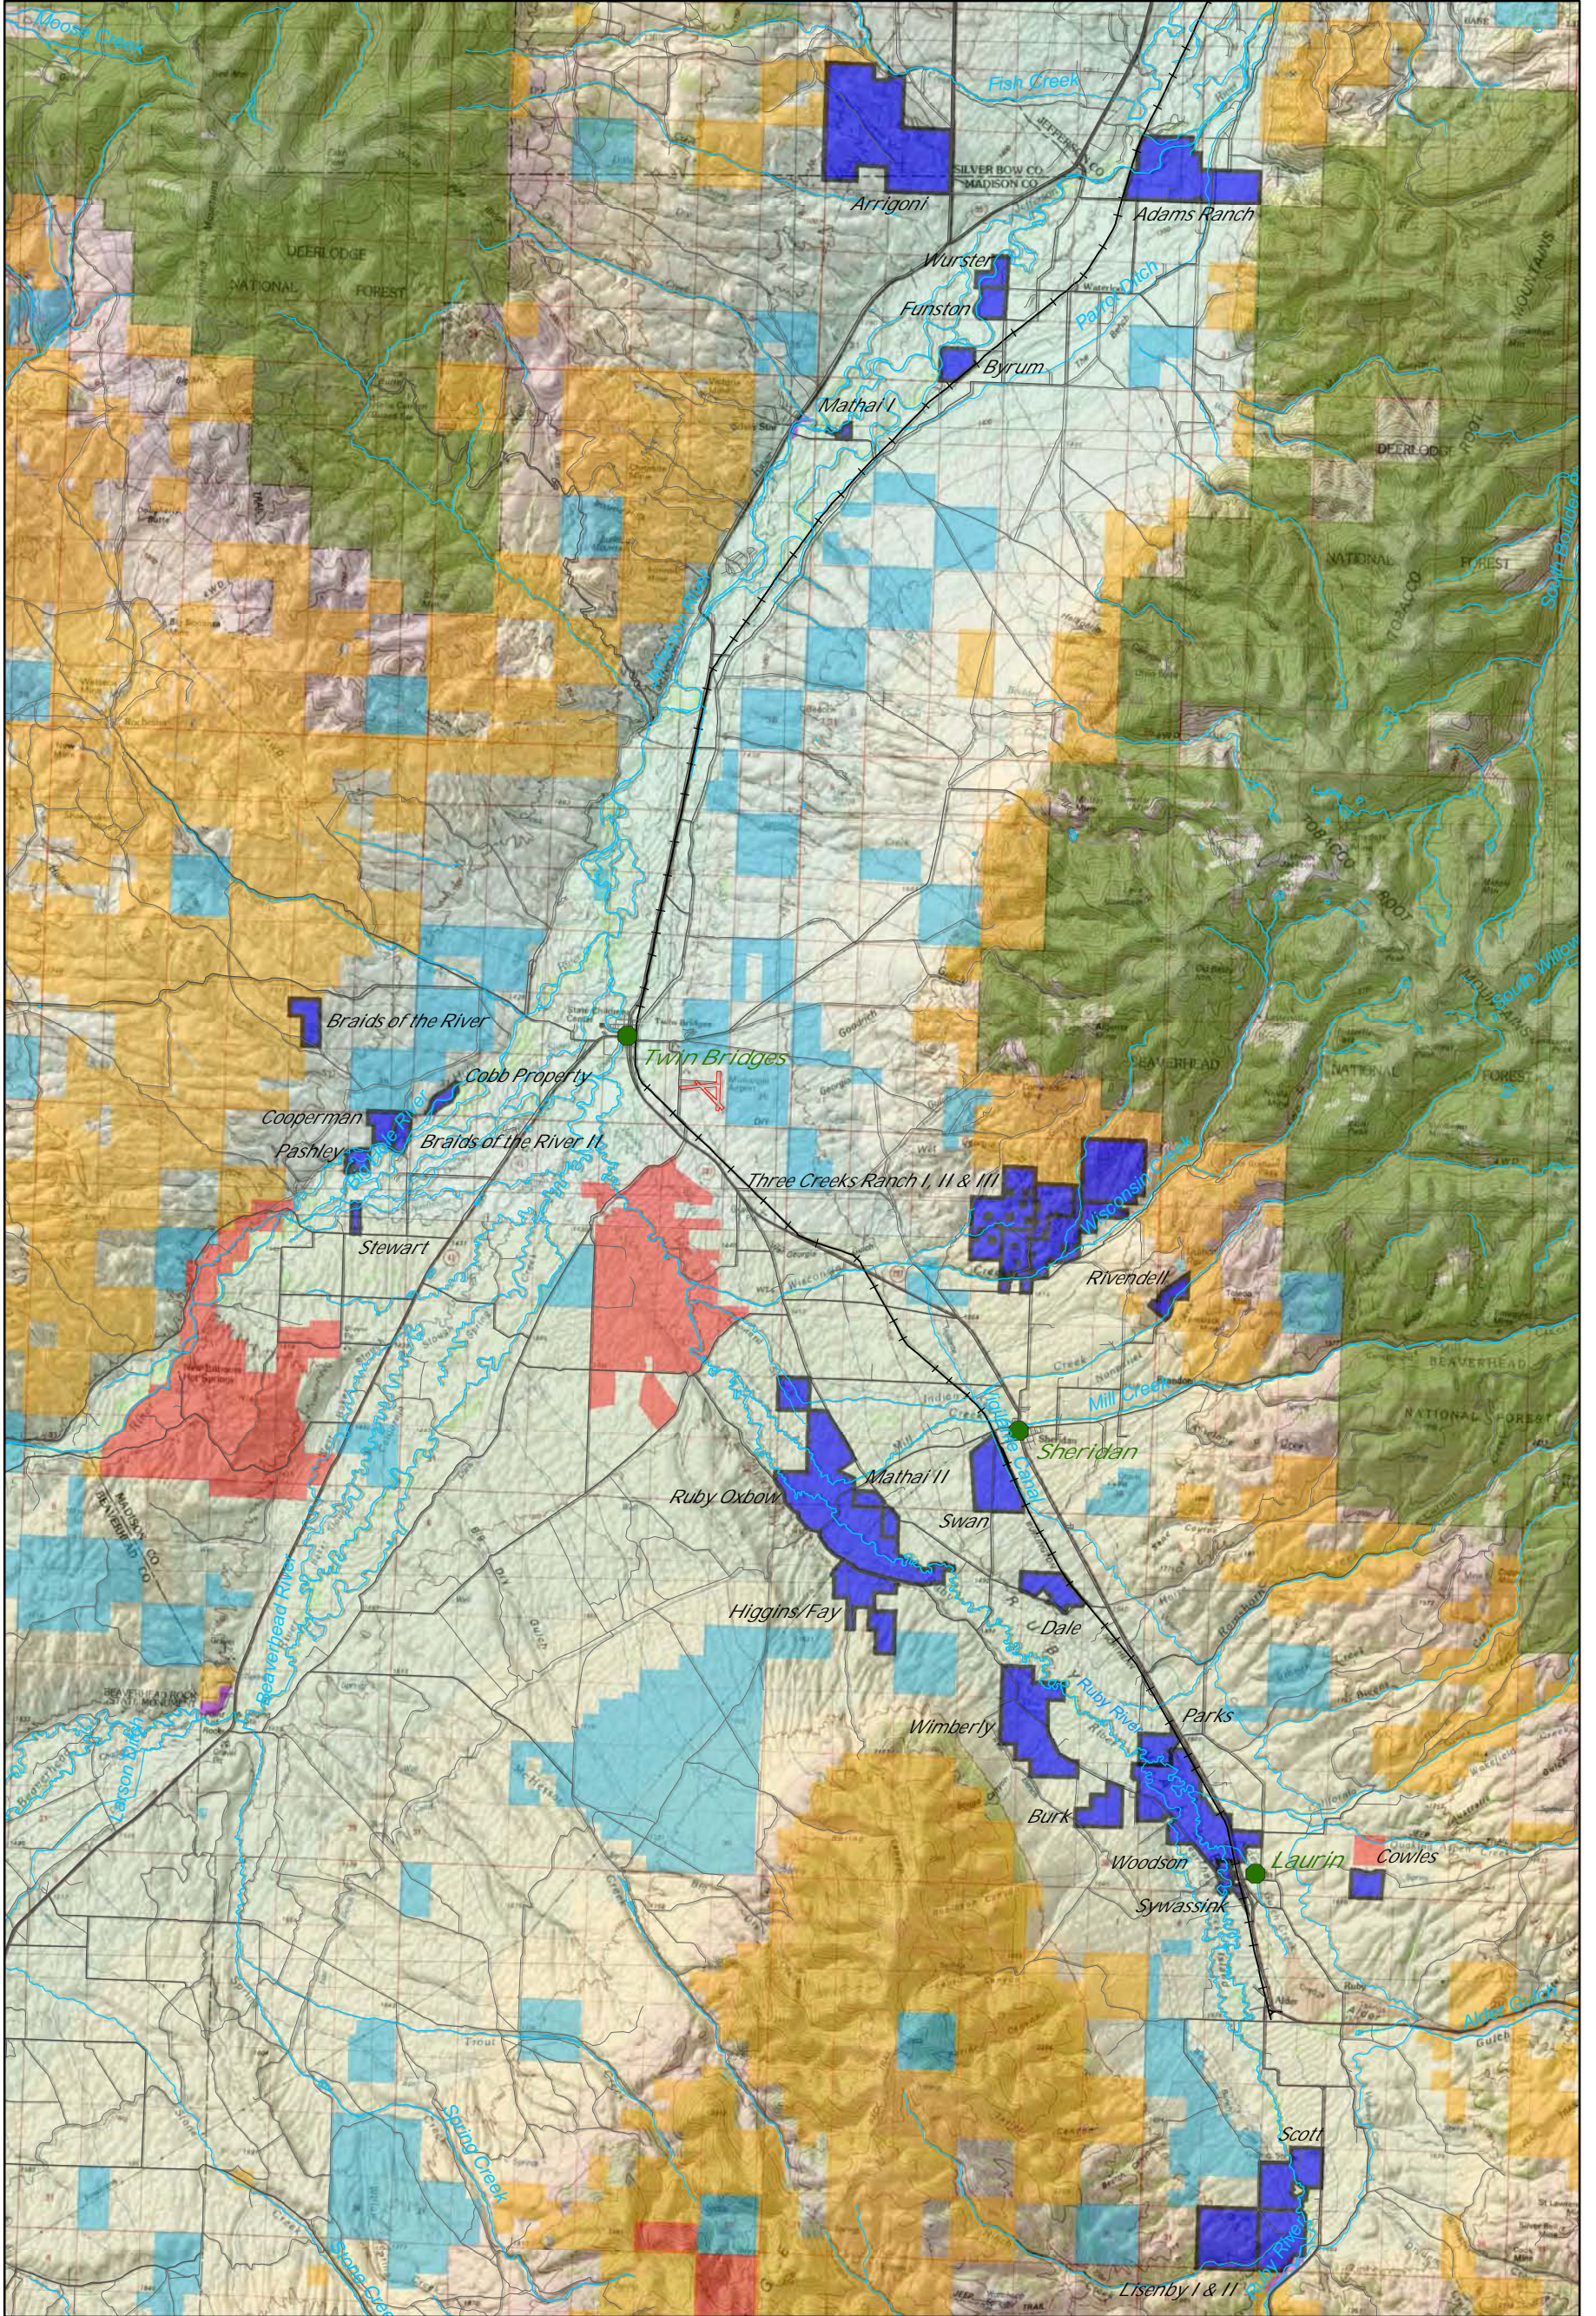

Private Conservation & Public Ownership in the Ruby Valley

 MLR Easements	 State Trust Land	 Miles Date: April 4, 2011 Scale 1:170,000
 Other Private Easements	 BLM Land	
 National Forest / Wilderness	 DFWP / USFWS	